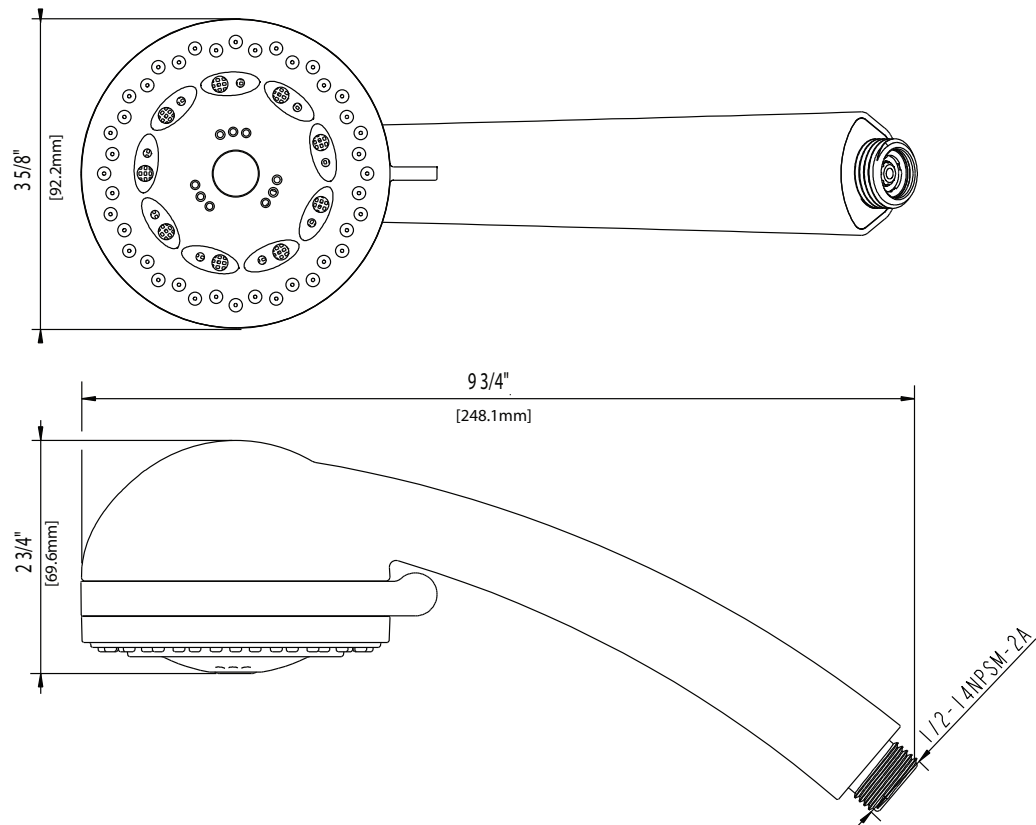

Mirabelle®
sophistispa™

SOPHISTISPA COLLECTION

5 FUNCTION HAND SHOWER

Product Codes:

MIRHS4010ECP (polished chrome)
MIRHS4010EBN (brushed nickel)
MIRHS4010EORB (oil rubbed bronze)

- 5 function hand shower (full spray, massage spray, aerated spray full & massage spray and full & aerated)
- Easy-clean spray nozzles
- Max. flow rate: 2.0 GPM at 80 PSI
- 3.6" spray face
- 1/2"-14NPSM connection
- Easy installation
- Factory installed backflow prevention check valve
- Requires hose sold separately
- Lifetime limited warranty
- Meets ASME: A112.18.1
- cUPC/IAPMO listed

See dimensional drawing on back

© 2014 Ferguson Enterprises, Inc. 21375 07/14

Mirabelle

sophistispa™

SOPHISTISPA COLLECTION

5 FUNCTION HAND SHOWER

Product Codes:

MIRHS4010ECP (polished chrome)

MIRHS4010EBN (brushed nickel)

MIRHS4010EORB (oil rubbed bronze)

Note: All dimensions and specifications are nominal and may vary +/- 1/4. Use actual products for accuracy in critical situations.