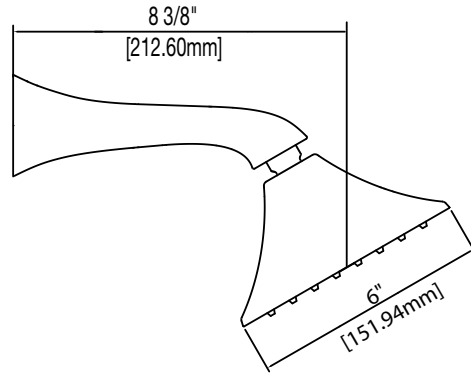

Mirabelle  
sophistispa™

VILAMONTE COLLECTION

SHOWER ONLY TRIM KIT

Product Codes:

MIRVL8020ECP (polished chrome)  
MIRVL8020EBN (brushed nickel)  
MIRVL8020EORB (oil rubbed bronze)

- Single function showerhead
- Metal handle
- Required valve -MIR3001
- Extension kit available -ACF3001EXT
- Showerhead max. flow rate: 2.0 GPM at 80 PSI
- Lifetime limited warranty
- Meets ANSI:A112.18.1M
- cUPC/IAPMO listed
- WaterSense Certified
- ADA compliant

See dimensional drawing on back

© 2014 Ferguson Enterprises, Inc. 21375 07/14

Mirabelle

sophistispa™

VILAMONTE COLLECTION

SHOWER ONLY TRIM KIT

Product Codes:

MIRVL8020ECP (polished chrome)

MIRVL8020EBN (brushed nickel)

MIRVL8020EORB (oil rubbed bronze)

Note: All dimensions and specifications are nominal and may vary +/- 1/4. Use actual products for accuracy in critical situations.