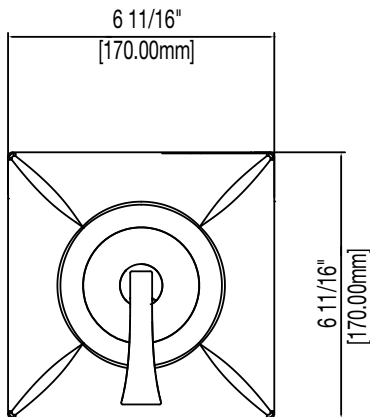

Mirabelle  
sophistispa™

VILAMONTE COLLECTION

SHOWER ONLY TRIM KIT

Product Codes:

MIRVL8020ECP (polished chrome)  
MIRVL8020EBN (brushed nickel)  
MIRVL8020EORB (oil rubbed bronze)

- Single function showerhead
- Metal handle
- Required valve -MIR3001
- Extension kit available -ACF3001EXT
- Showerhead max. flow rate: 2.0 GPM at 80 PSI
- Lifetime limited warranty
- Meets ANSI:A112.18.1M
- cUPC/IAPMO listed
- WaterSense Certified
- ADA compliant

MIRVL8020EBN (brushed nickel)

MIRVL8020EORB (oil rubbed bronze)

Note: All dimensions and specifications are nominal and may vary +/- 1/4. Use actual products for accuracy in critical situations.