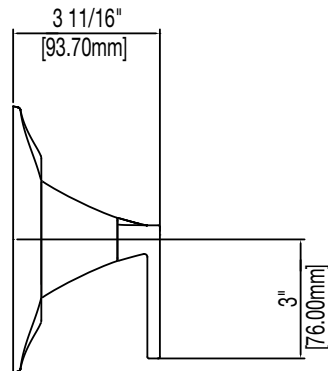

Mirabelle  
sophistispa™

VILAMONTE COLLECTION

SHOWER ONLY TRIM KIT

Product Codes:

MIRVL8020ECP (polished chrome)  
MIRVL8020EBN (brushed nickel)  
MIRVL8020EORB (oil rubbed bronze)

- Single function showerhead
- Metal handle
- Required valve -MIR3001
- Extension kit available -ACF3001EXT
- Showerhead max. flow rate: 2.0 GPM at 80 PSI
- Lifetime limited warranty
- Meets ANSI:A112.18.1M
- cUPC/IAPMO listed
- WaterSense Certified
- ADA compliant

MIRVL8020EBN (brushed nickel)

MIRVL8020EORB (oil rubbed bronze)

Note: All dimensions and specifications are nominal and may vary +/- 1/4. Use actual products for accuracy in critical situations.