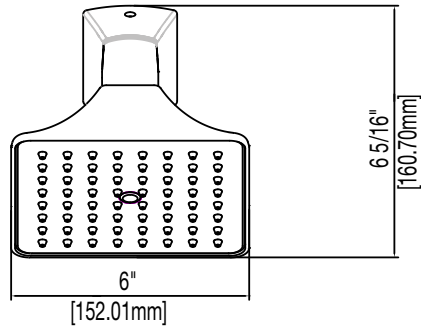

Mirabelle  
sophistispa™

VILAMONTE COLLECTION

SHOWER ONLY TRIM KIT

Product Codes:

MIRVL8020ECP (polished chrome)  
MIRVL8020EBN (brushed nickel)  
MIRVL8020EORB (oil rubbed bronze)

- Single function showerhead
- Metal handle
- Required valve -MIR3001
- Extension kit available -ACF3001EXT
- Showerhead max. flow rate: 2.0 GPM at 80 PSI
- Lifetime limited warranty
- Meets ANSI:A112.18.1M
- cUPC/IAPMO listed
- WaterSense Certified
- ADA compliant

See dimensional drawing on back

© 2014 Ferguson Enterprises, Inc. 21375 07/14

Mirabelle

sophistispa™

VILAMONTE COLLECTION

SHOWER ONLY TRIM KIT

Product Codes:

MIRVL8020ECP (polished chrome)

MIRVL8020EBN (brushed nickel)

MIRVL8020EORB (oil rubbed bronze)

Note: All dimensions and specifications are nominal and may vary +/- 1/4. Use actual products for accuracy in critical situations.