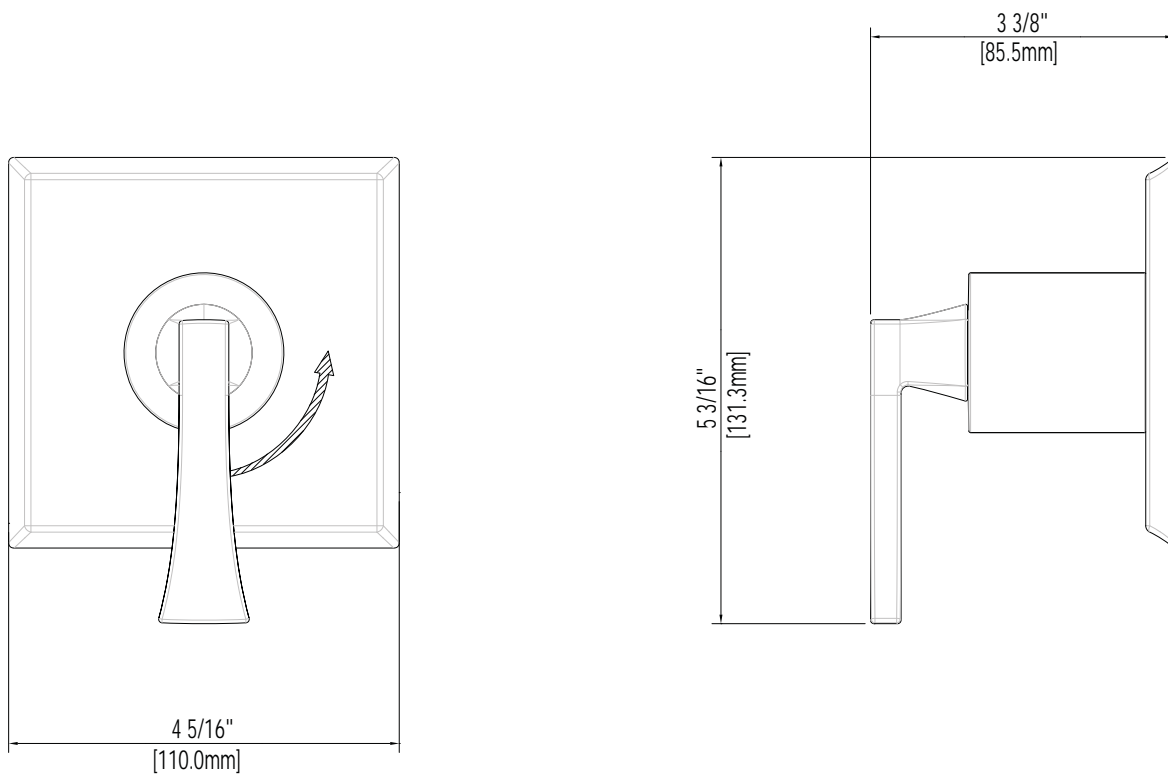

- Lever style metal handle
- Requires rough-in valve (MIR6020 or MIR6040)
- Wall thickness range 1 to - 3/4"
- Recommended valve installation depth 1-5/8" to 2-3/8"
- Extension kit available (MIR6020EXT)
- Limited lifetime warranty
- Meets ANSI:A112.18.1M
- cUPC/IAPMO listed
- ADA compliant

See dimensional drawing on back

© 2013 Ferguson Enterprises, Inc. All Rights Reserved 14936 03/13

Mirabelle

sophistispa™

VILAMONTE COLLECTION

VOLUME CONTROL VALVE TRIM KIT

Product Codes:

MIRVL9007CP (polished chrome)

MIRVL9007BN (brushed nickel)

MIRVL9007ORB (oil rubbed bronze)

Note: All dimensions and specifications are nominal and may vary $\pm \frac{1}{4}$. Use actual products for accuracy in critical situations.