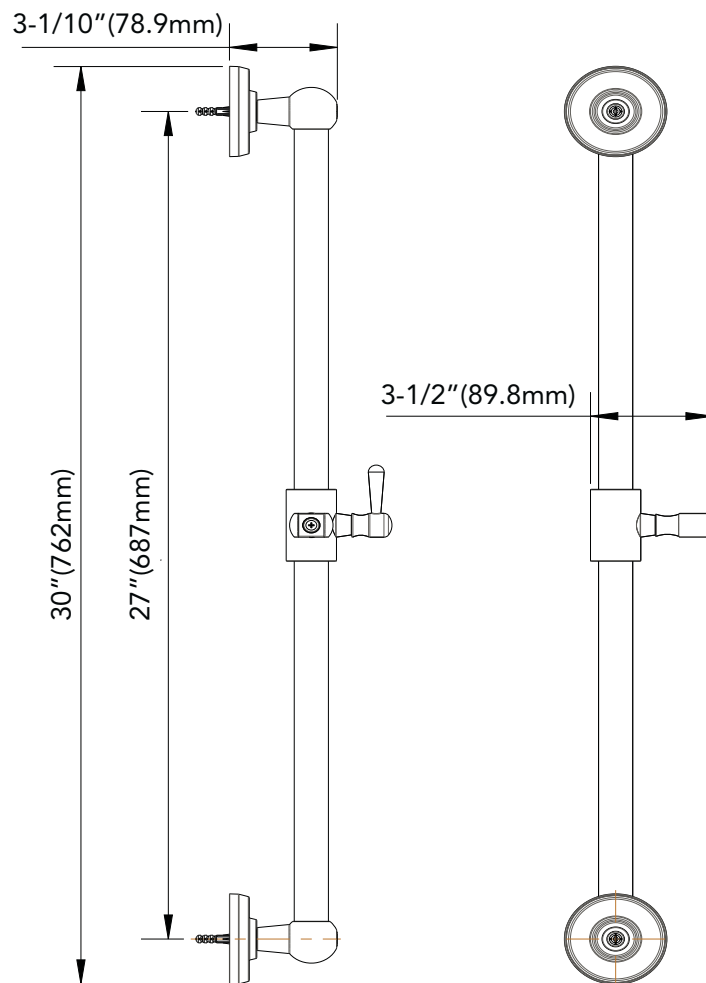

- 30" slide bar
- Metal bars and mounting posts
- Easy installation
- Adjustable angle for handshower mount
- Traditional design
- Lifetime limited warranty

See dimensional drawing on back

© 2013 Ferguson Enterprises, Inc. All Rights Reserved 14936 03/13

Mirabelle

sophistispa™

SOPHISTISPA COLLECTION

SLIDE BAR

Product Codes:

MIRSB3010CP (polished chrome)

MIRSB3010BN (brushed nickel)

MIRSB3010ORB (oil rubbed bronze)

Note: All dimensions and specifications are nominal and may vary +/- 1/4". Use actual products for accuracy in critical situations.