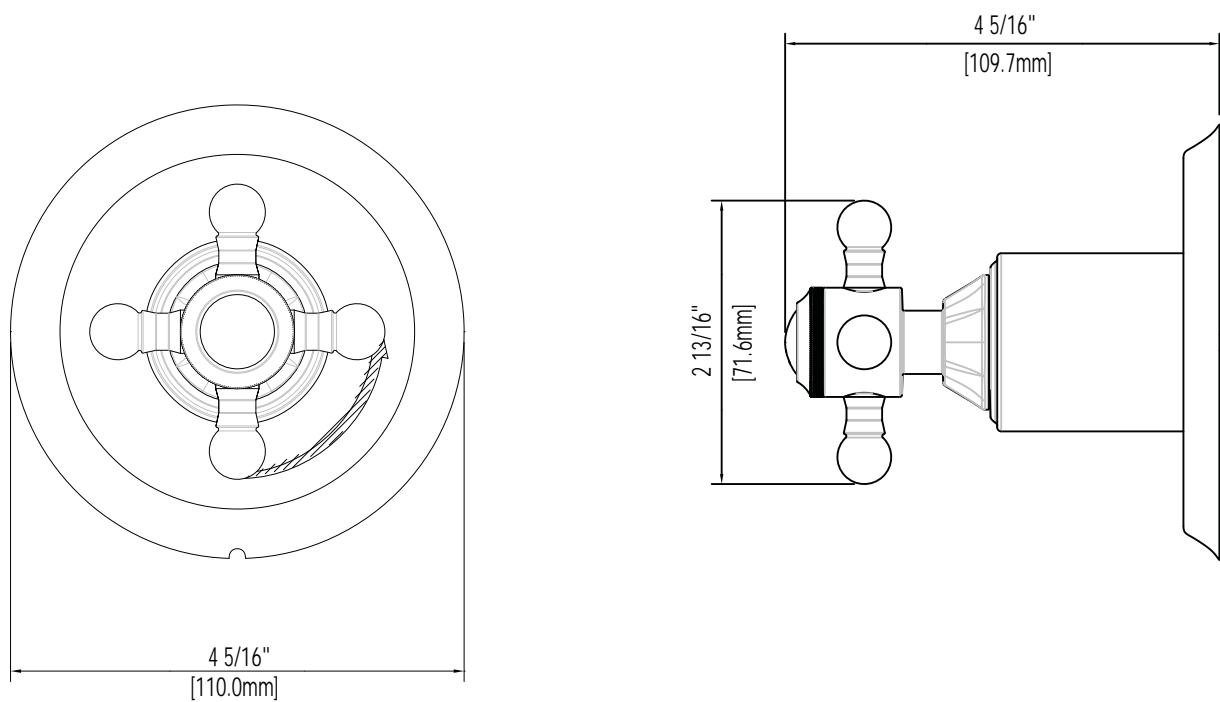

- Cross style metal handle
- Wall thickness range 1 to - 3/4"
- Recommended valve installation depth 1-5/8" to 2-3/8"
- Requires rough-in valve (MIR6020 or MIR6040)
- Extension kit available (MIR6020EXT)
- Lifetime limited warranty
- Meets ANSI:A112.18.1M
- cUPC/IAPMO listed

See dimensional drawing on back

© 2013 Ferguson Enterprises, Inc. All Rights Reserved 14936 03/13

Mirabelle

sophistispa™

BOCA RATON COLLECTION

VOLUME CONTROL VALVE TRIM KIT

Product Codes:

MIRBR9007CP (polished chrome)

MIRBR9007BN (brushed nickel)

MIRBR9007ORB (oil rubbed bronze)

Note: All dimensions and specifications are nominal and may vary +/- 1/4. Use actual products for accuracy in critical situations.