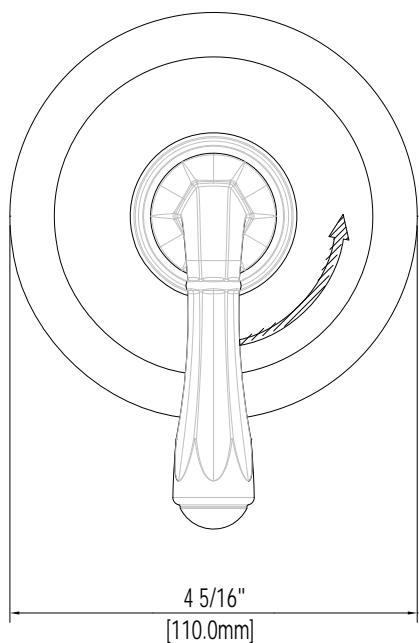

Mirabelle®
sophistispa™
KEY WEST COLLECTION

VOLUME CONTROL VALVE TRIM KIT

Product Codes:

MIRKW9007CP (polished chrome)
MIRKW9007BN (brushed nickel)
MIRKW9007ORB (oil rubbed bronze)

- Lever style metal handle
- Wall thickness range 1 to - 3/4"
- Recommended valve installation depth 1-5/8" to 2-3/8"
- Requires rough-in valve (MIR6020 or MIR6040)
- Extension kit available (MIR6020EXT)
- Lifetime limited warranty
- Meets ANSI:A112.18.1M
- cUPC/IAPMO listed
- ADA compliant

See dimensional drawing on back

© 2013 Ferguson Enterprises, Inc. All Rights Reserved 14936 03/13

Mirabelle

sophistispa™

KEY WEST COLLECTION

VOLUME CONTROL VALVE TRIM KIT

Product Codes:

MIRKW9007CP (polished chrome)

MIRKW9007BN (brushed nickel)

MIRKW9007ORB (oil rubbed bronze)

Note: All dimensions and specifications are nominal and may vary +/- 1/4. Use actual products for accuracy in critical situations.