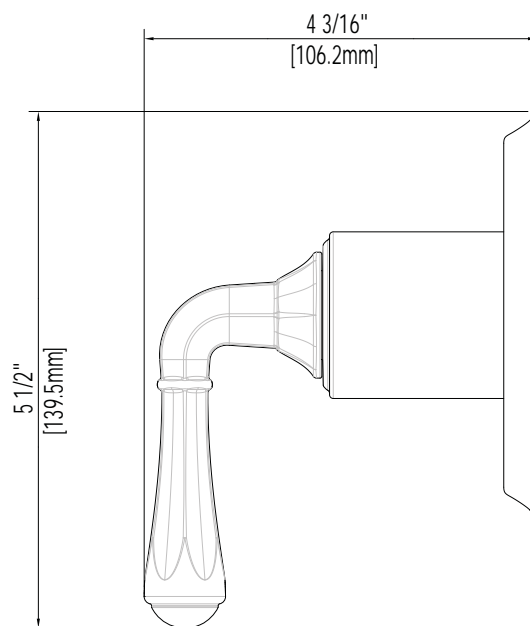

Mirabelle®
sophistispa™
KEY WEST COLLECTION

VOLUME CONTROL VALVE TRIM KIT

Product Codes:

MIRKW9007CP (polished chrome)
MIRKW9007BN (brushed nickel)
MIRKW9007ORB (oil rubbed bronze)

- Lever style metal handle
- Wall thickness range 1 to - 3/4"
- Recommended valve installation depth 1-5/8" to 2-3/8"
- Requires rough-in valve (MIR6020 or MIR6040)
- Extension kit available (MIR6020EXT)
- Lifetime limited warranty
- Meets ANSI:A112.18.1M
- cUPC/IAPMO listed
- ADA compliant

See dimensional drawing on back

© 2013 Ferguson Enterprises, Inc. All Rights Reserved 14936 03/13

Mirabelle

sophistispa™

KEY WEST COLLECTION

VOLUME CONTROL VALVE TRIM KIT

Product Codes:

MIRKW9007CP (polished chrome)

MIRKW9007BN (brushed nickel)

MIRKW9007ORB (oil rubbed bronze)

Note: All dimensions and specifications are nominal and may vary +/- 1/4. Use actual products for accuracy in critical situations.