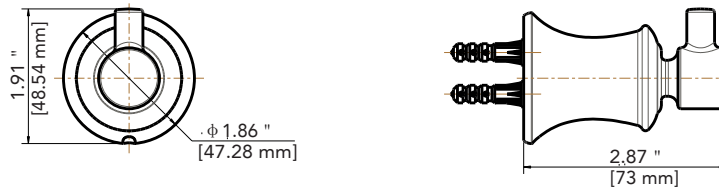

PENDLETON COLLECTION

ACCESSORIES

ROBE HOOK

Product Codes:

MIRPTRHBN (brushed nickel)
MIRPTRHCP (polished chrome)
MIRPTRHORB (oil rubbed bronze)
MIRPTRHPN (polished nickel)

TOWEL RING

Product Codes:

MIRPTTRBN (brushed nickel)
MIRPTTRCP (polished chrome)
MIRPTTRORB (oil rubbed bronze)
MIRPTTRPN (polished nickel)

PIVOTING TISSUE HOLDER

Product Codes:

MIRPTTHBN (brushed nickel)
MIRPTTHCP (polished chrome)
MIRPTTHORB (oil rubbed bronze)
MIRPTTHPN (polished nickel)

Robe Hook

Pivoting Tissue Holder

Towel Ring

Note: All dimensions and specifications are nominal and may vary +/- 1/4". Use actual products for accuracy in critical situations.