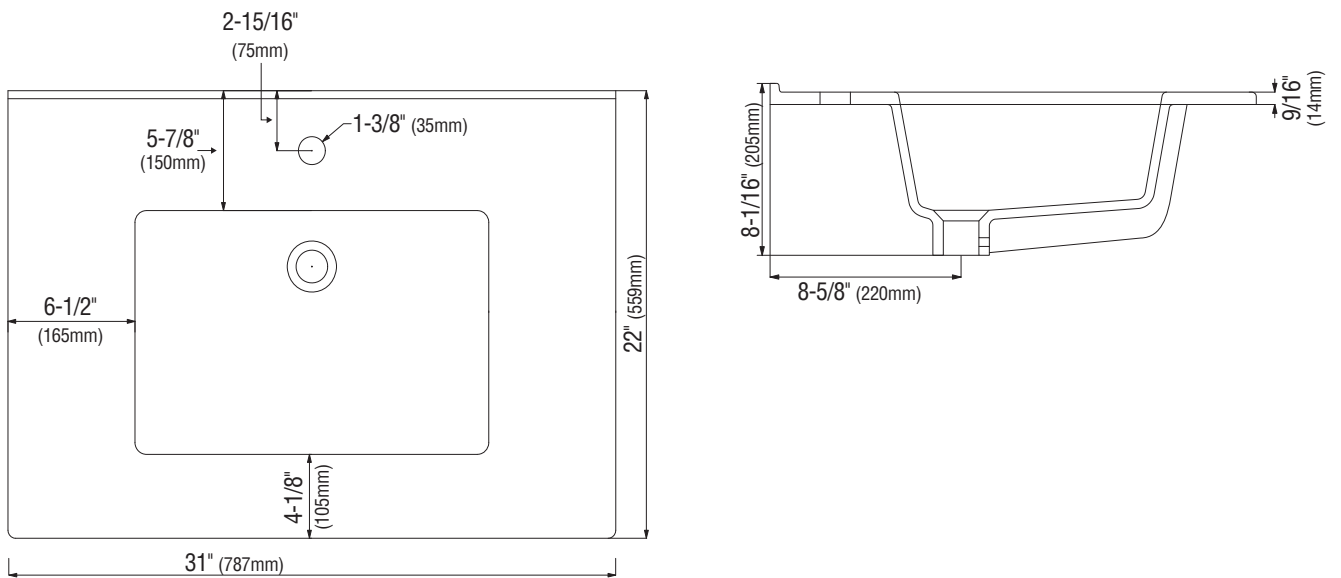

Mirabelle®

VANITY SINK TOP

Dimensions: 31" x 22"

Product Codes:

MIRT30221WH - Single hole (white)

MIRT30228WH - 8" centers (white)

- Fireclay construction
- Wide and spacious basin for comfortable use
- Front overflow
- Drilled for single-hole or 8" widespread faucet
- Installation, operating, care and maintenance instructions included
- 1 year limited warranty
- Meets ASME standard: A112.19.2 and CSA B45.1 -13
- cUPC /IAPMO listed

Mirabelle®

VANITY SINK TOP

Dimensions: 31" x 22"

Product Codes:

MIRT30221WH - Single hole (white)

MIRT30228WH - 8" centers (white)

Note: All dimensions and specifications are nominal and may vary +/- 1/4". Use actual products for accuracy in critical situations.