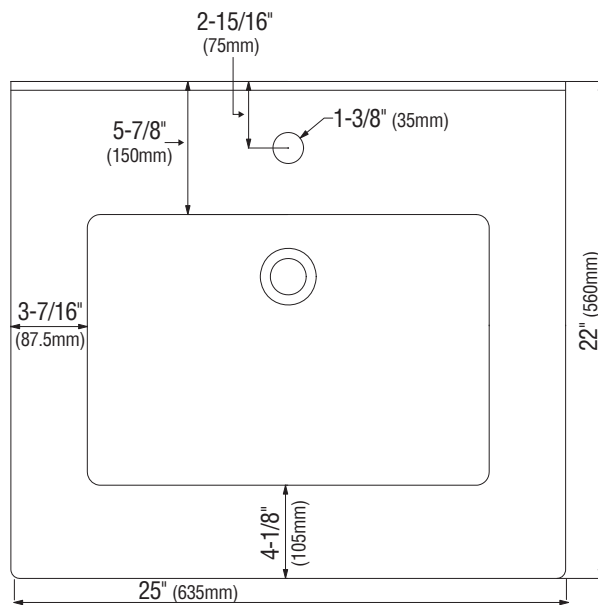

Mirabelle®

VANITY SINK TOP

Dimensions: 25" x 22"

Product Codes:

MIRT25221WH - Single hole (white)

MIRT25228WH - 8" centers (white)

- Fireclay construction
- Wide and spacious basin for comfortable use
- Front overflow
- Drilled for single-hole or 8" widespread faucet
- Installation, operating, care and maintenance instructions included
- 1 year limited warranty
- Meets ASME standard: A112.19.2 and CSA B45.1 -13
- cUPC /IAPMO listed

See dimensional drawing on next page

© 2015 Ferguson Enterprises, Inc. All Rights Reserved 1015 54185

Mirabelle®

VANITY SINK TOP

Dimensions: 25" x 22"

Product Codes:

MIRT25221WH - Single hole (white)

MIRT25228WH - 8" centers (white)

Note: All dimensions and specifications are nominal and may vary +/- 1/4. Use actual products for accuracy in critical situations.