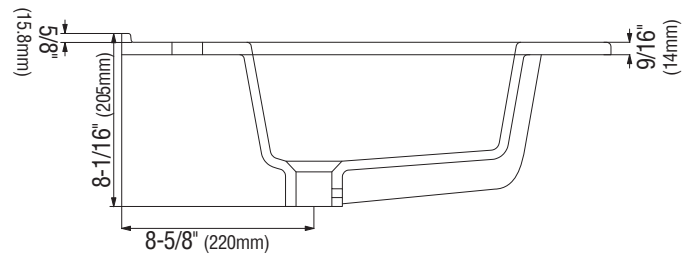

Mirabelle®

VANITY SINK TOP

Dimensions: 25" x 22"

Product Codes:

MIRT25221WH - Single hole (white)

MIRT25228WH - 8" centers (white)

- Fireclay construction
- Wide and spacious basin for comfortable use
- Front overflow
- Drilled for single-hole or 8" widespread faucet
- Installation, operating, care and maintenance instructions included
- 1 year limited warranty
- Meets ASME standard: A112.19.2 and CSA B45.1 -13
- cUPC /IAPMO listed

See dimensional drawing on next page

© 2015 Ferguson Enterprises, Inc. All Rights Reserved 1015 54185

Mirabelle®

VANITY SINK TOP

Dimensions: 25" x 22"

Product Codes:

MIRT25221WH - Single hole (white)

MIRT25228WH - 8" centers (white)

Note: All dimensions and specifications are nominal and may vary +/- 1/4. Use actual products for accuracy in critical situations.