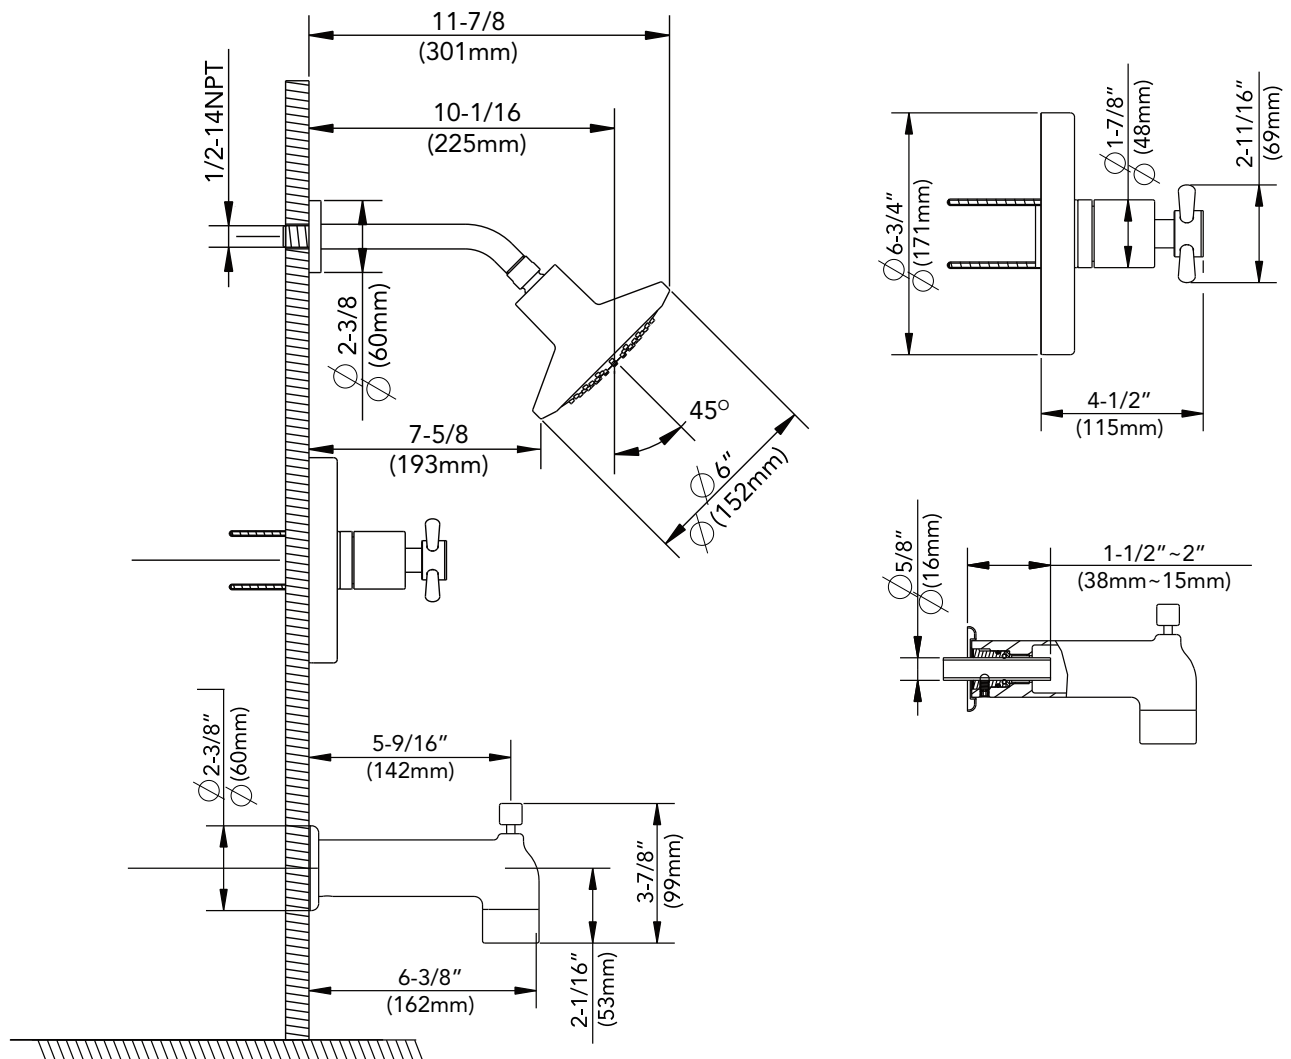

Mirabelle®

MILAZZO COLLECTION

SINGLE-HANDLE TUB AND SHOWER TRIM KIT

Product Codes:

MIRML8030ECP (polished chrome)

MIRML8030EBN (brushed nickel)

- Solid brass construction
- Single function showerhead
- Showerhead 2.0 GPM
- Slip-fit spout with diverter
- Pressure balanced
- Required valve -MIR3001
- Installation, operating, care and maintenance instructions included
- Extension kit available -ACF3001EXT
- Lifetime limited warranty
- Meets ANSI: A112.18.1M
- NSF/ANSI Std. 61 compliant
- cUPC/IAPMO listed
- Watersense certified

See dimensional drawing on back

©2015 Ferguson Enterprises, Inc. All Rights Reserved 9675 12/11

Mirabelle®

MILAZZO COLLECTION

SINGLE-HANDLE TUB AND SHOWER TRIM KIT

Product Codes:

MIRML8030ECP (polished chrome)

MIRML8030EBN (brushed nickel)

All dimensions are based on original specifications and are subject to change and variation.