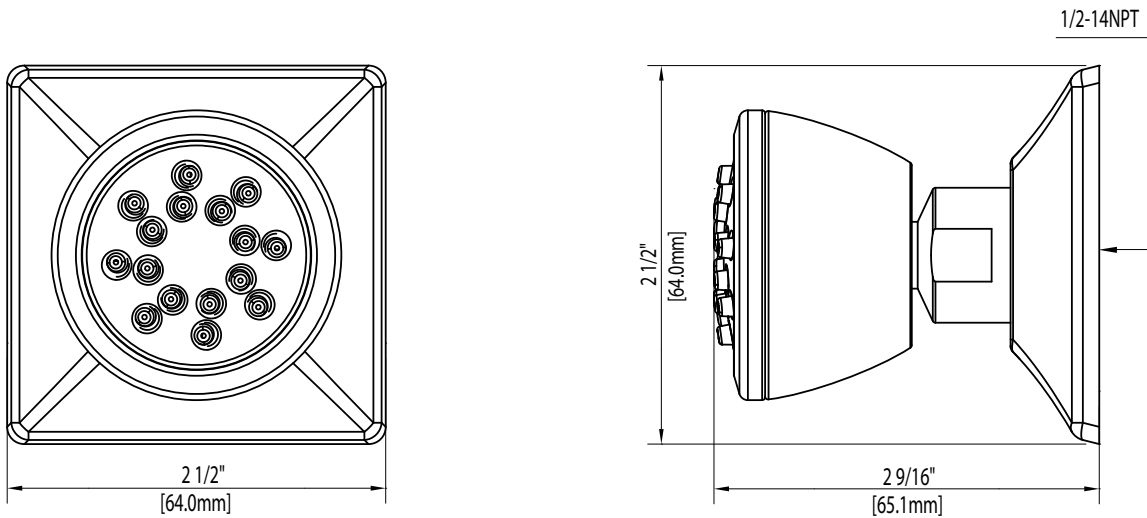

Mirabelle®

CUSTOM SHOWERING

BODY SPRAY

Product Codes:

MIRBS5040ECP (polished chrome)
MIRBS5040EBN (brushed nickel)
MIRBS5040EORB (oil rubbed bronze)
MIRBS5010EPN (polished nickel)

- Square shower flange
- Solid brass construction
- Single function body spray
- Max. flow rate: 2.0 GPM at 80 PSI
- Easy-clean spray nozzles
- Lifetime limited warranty
- Meets ANSI:A112.18.1M
- cUPC/IAPMO listed

Mirabelle®

CUSTOM SHOWERING

BODY SPRAY

Product Codes:

MIRBS5040ECP (polished chrome)

MIRBS5040EBN (brushed nickel)

MIRBS5040EORB (oil rubbed bronze)

Note: All dimensions and specifications are nominal and may vary + - 1/4". Use actual products for accuracy in critical situations.