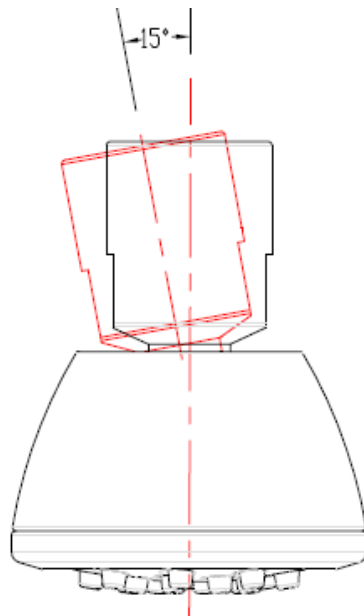

Mirabelle®

CUSTOM SHOWERING

BODY SPRAY

Product Codes:

MIRBS5040ECP (polished chrome)
MIRBS5040EBN (brushed nickel)
MIRBS5040EORB (oil rubbed bronze)
MIRBS5010EPN (polished nickel)

- Square shower flange
- Solid brass construction
- Single function body spray
- Max. flow rate: 2.0 GPM at 80 PSI
- Easy-clean spray nozzles
- Lifetime limited warranty
- Meets ANSI:A112.18.1M
- cUPC/IAPMO listed

Mirabelle®

CUSTOM SHOWERING

BODY SPRAY

Product Codes:

MIRBS5040ECP (polished chrome)

MIRBS5040EBN (brushed nickel)

MIRBS5040EORB (oil rubbed bronze)

Note: All dimensions and specifications are nominal and may vary + - 1/4". Use actual products for accuracy in critical situations.