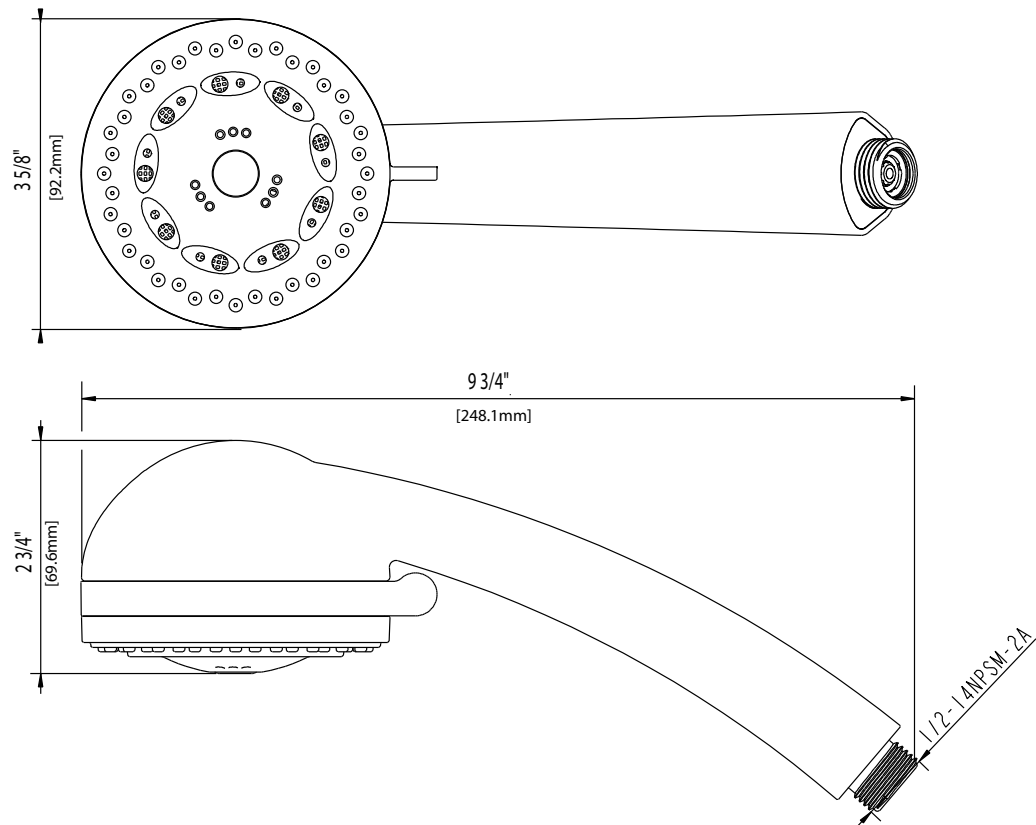

Mirabelle®

CUSTOM SHOWERING

5 FUNCTION HANDSHOWER

Product Codes:

MIRHS4010ECP (polished chrome)

MIRHS4010EBN (brushed nickel)

MIRHS4010EORB (oil rubbed bronze)

- 5 function handshower (full spray, massage spray, aerated spray full & massage spray and full & aerated)
- Easy-clean spray nozzles
- Max. flow rate: 2.0 GPM at 80 PSI
- 3.6" spray face
- 1/2"-14NPSM connection
- Easy installation
- Factory installed backflow prevention check valve
- Requires hose sold separately
- Lifetime limited warranty
- Meets ASME: A112.18.1
- cUPC/IAPMO listed

See dimensional drawing on next page

© 2015 Ferguson Enterprises, Inc. 23850 0115

CUSTOM SHOWERING

5 FUNCTION HANDSHOWER

Product Codes:

MIRHS4010ECP (polished chrome)

MIRHS4010EBN (brushed nickel)

MIRHS4010EORB (oil rubbed bronze)

Note: All dimensions and specifications are nominal and may vary + - 1/4". Use actual products for accuracy in critical situations.