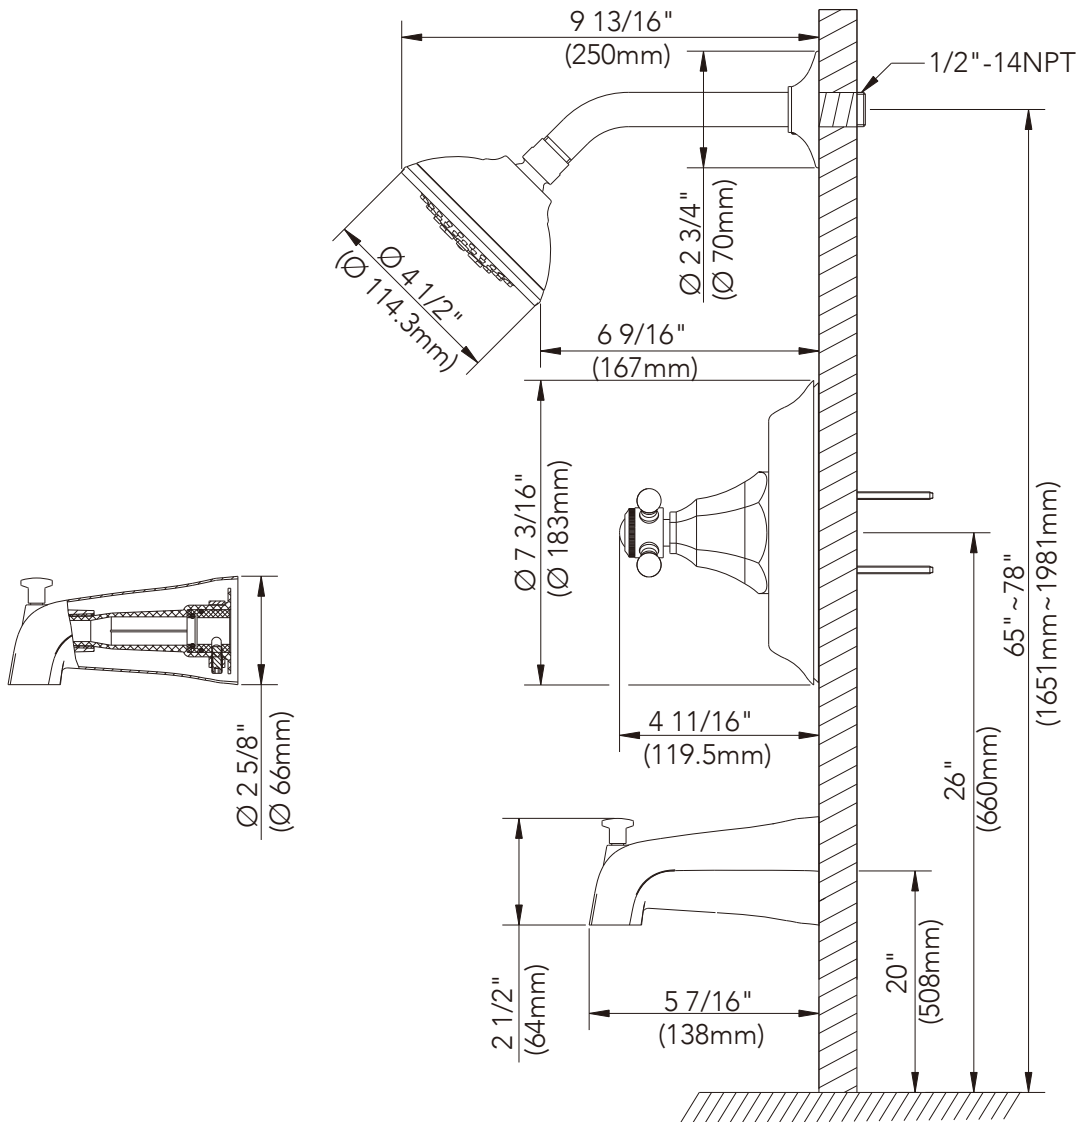

Mirabelle®

BOCA RATON COLLECTION

SINGLE-HANDLE TUB AND SHOWER TRIM KIT

Product Codes:

MIRBR8030ECP (polished chrome)

MIRBR8030EBN (brushed nickel)

MIRBR8030EORB (oil rubbed bronze)

MIRBR8030EPN (polished nickel)

- Brass construction
- 5 Function showerhead (aerated, aerated and spray, spray, massage and spray and massage)
- Pressure balanced
- Maximum flow rate 2.0 GPM at 80 psi
- Slip-fit spout with diverter
- Required valve - MIR3001
- Extension kit available - ACF3001EXT (finish specific)
- Lifetime limited warranty
- Meets ANSI:A112.18.1
- cUPC/IAPMO listed
- Installation, operating, care and maintenance instructions included
- NSF/ANSI Std. 61 compliant
- WaterSense certified

See dimensional drawing on next page

© 2017 Ferguson Enterprises, Inc. All Rights Reserved 14936 03/17

Mirabelle®

BOCA RATON COLLECTION

SINGLE-HANDLE TUB AND SHOWER TRIM KIT

Product Codes:

MIRBR8030ECP (polished chrome)

MIRBR8030EBN (brushed nickel)

MIRBR8030EORB (oil rubbed bronze)

MIRBR8030EPN (polished nickel)

Note: All dimensions are based on original specifications and are subject to change and variation.