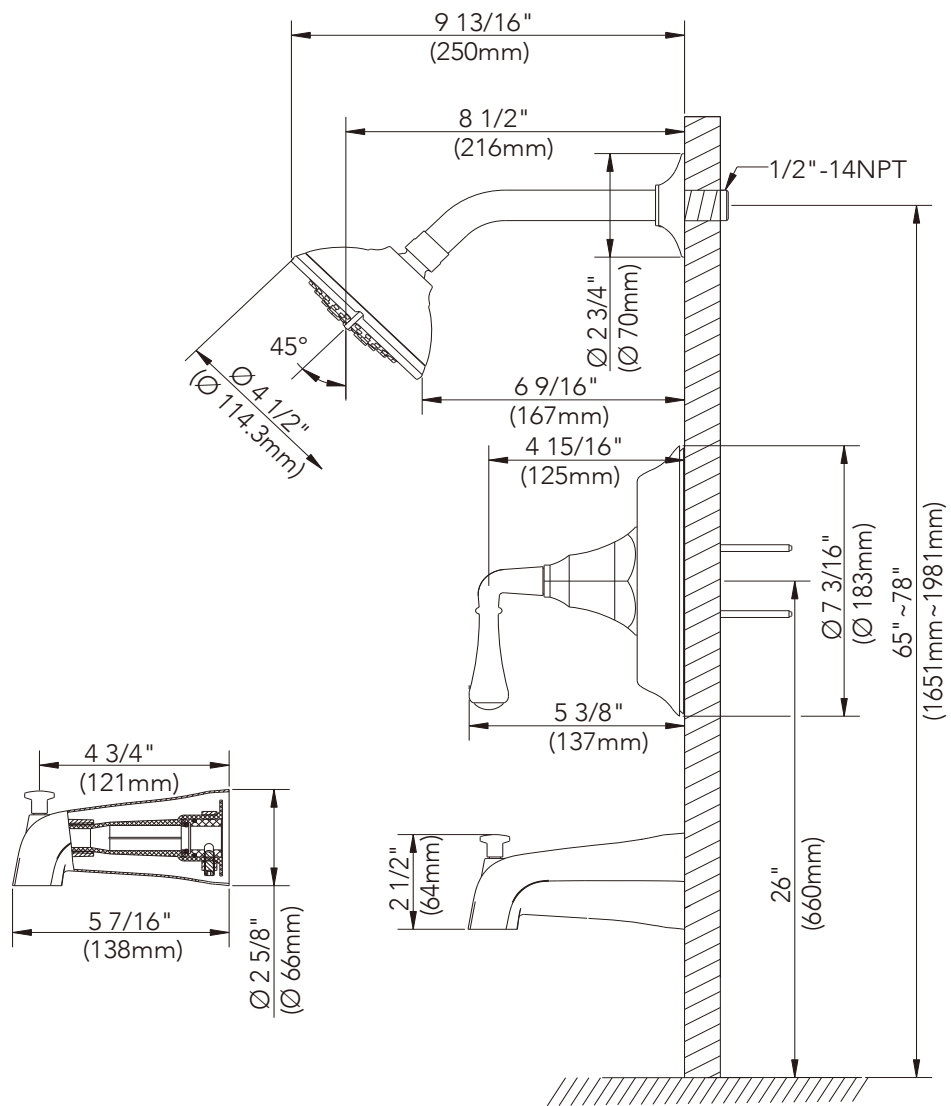

Mirabelle®

KEY WEST COLLECTION

SINGLE-HANDLE TUB AND SHOWER TRIM KIT

Product Codes:

MIRKW8030ECP (polished chrome)

MIRKW8030EBN (brushed nickel)

MIRKW8030EORB (oil rubbed bronze)

MIRKW8030EPN (polished nickel)

- Brass construction
- 5 function showerhead (aerated, aerated and spray, spray, massage and spray and massage)
- Maximum flow rate 2.0 GPM at 80 psi
- Slip-fit spout with diverter
- Pressure balanced
- Required valve - MIR3001
- Extension kit available - ACF3001EXT (finish specific)
- Installation, operating, care and maintenance instructions included
- Lifetime limited warranty
- Meets ANSI: A112.18.1M
- NSF/ANSI Std. 61 compliant
- cUPC/IAPMO listed
- ADA compliant
- WaterSense certified

See dimensional drawing on next page.

© 2017 Ferguson Enterprises, Inc. All Rights Reserved 14936 03/17

Mirabelle®

KEY WEST COLLECTION

SINGLE-HANDLE TUB AND SHOWER TRIM KIT

Product Codes:

MIRKW8030ECP (polished chrome)

MIRKW8030EBN (brushed nickel)

MIRKW8030EORB (oil rubbed bronze)

MIRKW8030EPN (polished nickel)

Note: All dimensions are based on original specifications and are subject to change and variation.