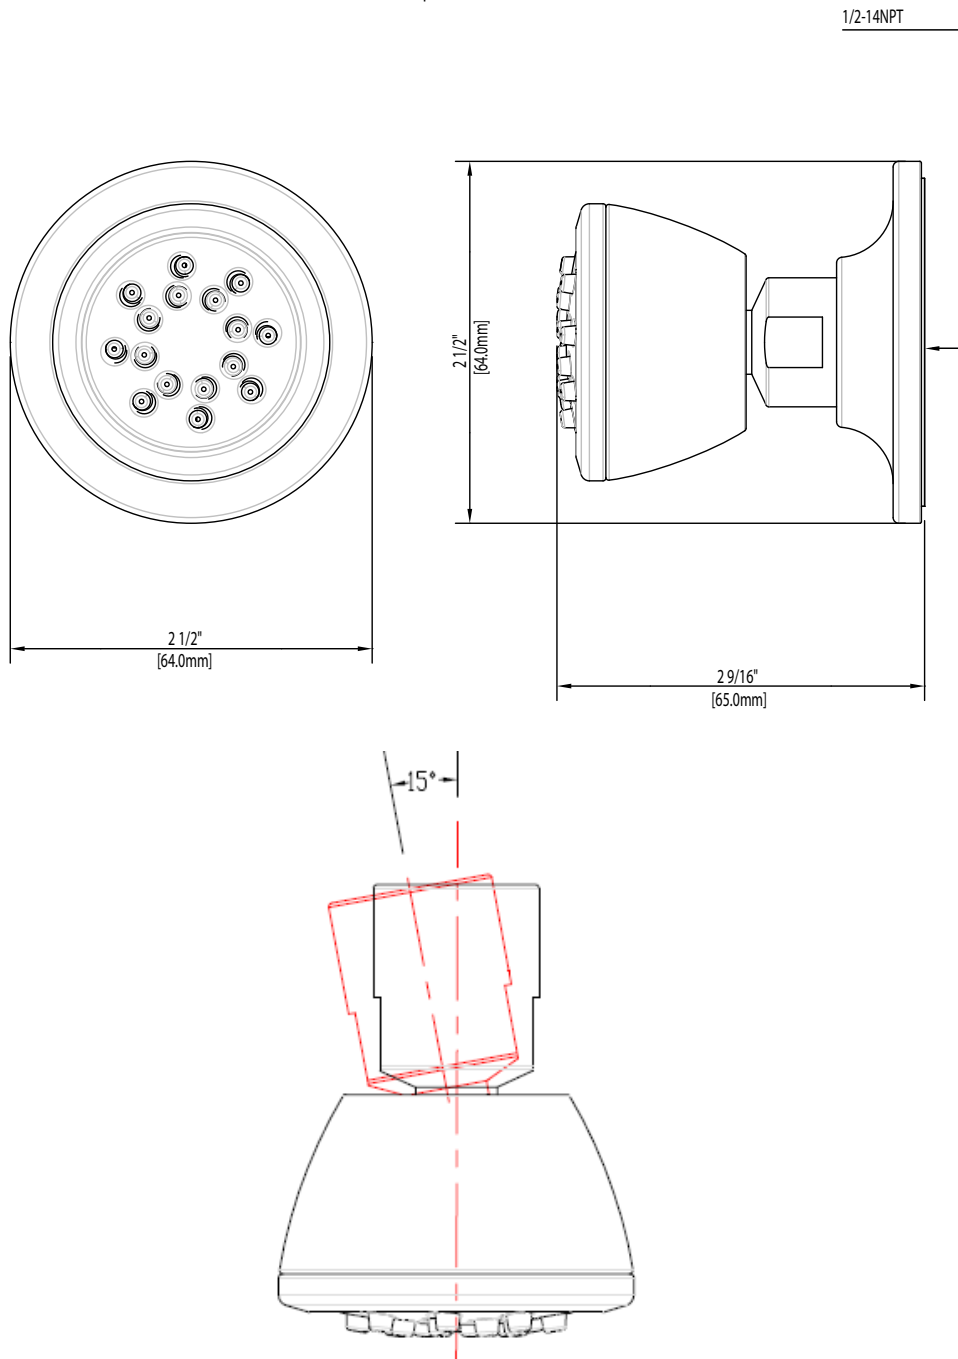

### BODY SPRAY

Product Codes:

MIRBS5010ECP (polished chrome)

MIRBS5010EBN (brushed nickel)

MIRBS5010EORB (oil rubbed bronze)

- Round shower flange
- Solid brass construction
- Single function body spray
- Max. flow rate: 2.0 GPM at 80 PSI
- Easy-clean rubber nozzles
- Lifetime limited warranty
- Meets ANSI:A112.18.1M
- cUPC/IAPMO listed

### BODY SPRAY

**Product Codes:**

MIRBS5010ECP (polished chrome)

MIRBS5010EBN (brushed nickel)

MIRBS5010EORB (oil rubbed bronze)

MIRBS5010EPN (polished nickel)

Note: All dimensions and specifications are nominal and may vary  $\pm 1/4''$ . Use actual products for accuracy in critical situations.