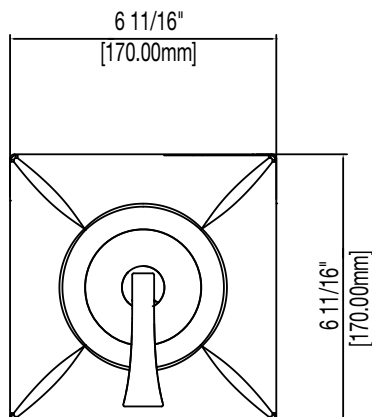

Mirabelle®

VILAMONTE COLLECTION

SHOWER ONLY TRIM KIT

Product Codes:

MIRVL8020ECP (polished chrome)

MIRVL8020EBN (brushed nickel)

MIRVL8020EORB (oil rubbed bronze)

- Single function showerhead
- Metal handle
- Required valve (MIR3001)
- Extension kit available (ACF3001EXT)
- Showerhead max. flow rate: 2.0 GPM at 80 PSI
- Lifetime limited warranty
- Meets ANSI:A112.18.1M
- cUPC/IAPMO listed
- WaterSense Certified
- ADA compliant

See dimensional drawing on next page

© 2015 Ferguson Enterprises, Inc. 23850 0115

Mirabelle®

VILAMONTE COLLECTION

SHOWER ONLY TRIM KIT

Product Codes:

MIRVL8020ECP (polished chrome)

MIRVL8020EBN (brushed nickel)

MIRVL8020EORB (oil rubbed bronze)

Note: All dimensions and specifications are nominal and may vary + - 1/4". Use actual products for accuracy in critical situations.