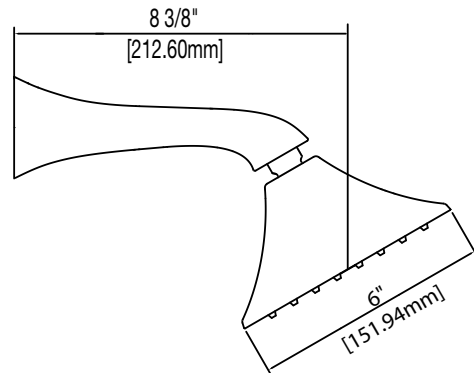

Mirabelle®

VILAMONTE COLLECTION

SHOWER ONLY TRIM KIT

Product Codes:

MIRVL8020ECP (polished chrome)

MIRVL8020EBN (brushed nickel)

MIRVL8020EORB (oil rubbed bronze)

- Single function showerhead
- Metal handle
- Required valve (MIR3001)
- Extension kit available (ACF3001EXT)
- Showerhead max. flow rate: 2.0 GPM at 80 PSI
- Lifetime limited warranty
- Meets ANSI:A112.18.1M
- cUPC/IAPMO listed
- WaterSense Certified
- ADA compliant

See dimensional drawing on next page

© 2015 Ferguson Enterprises, Inc. 23850 0115

Mirabelle®

VILAMONTE COLLECTION

SHOWER ONLY TRIM KIT

Product Codes:

MIRVL8020ECP (polished chrome)

MIRVL8020EBN (brushed nickel)

MIRVL8020EORB (oil rubbed bronze)

Note: All dimensions and specifications are nominal and may vary + - 1/4". Use actual products for accuracy in critical situations.