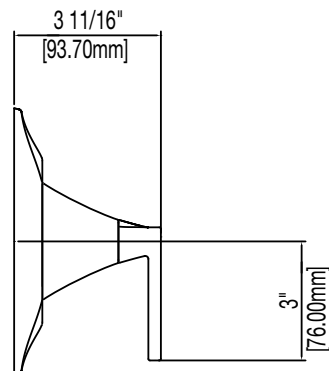

Mirabelle®

VILAMONTE COLLECTION

SHOWER ONLY TRIM KIT

Product Codes:

MIRVL8020ECP (polished chrome)

MIRVL8020EBN (brushed nickel)

MIRVL8020EORB (oil rubbed bronze)

- Single function showerhead
- Metal handle
- Required valve (MIR3001)
- Extension kit available (ACF3001EXT)
- Showerhead max. flow rate: 2.0 GPM at 80 PSI
- Lifetime limited warranty
- Meets ANSI:A112.18.1M
- cUPC/IAPMO listed
- WaterSense Certified
- ADA compliant

See dimensional drawing on next page

© 2015 Ferguson Enterprises, Inc. 23850 0115

Mirabelle®

VILAMONTE COLLECTION

SHOWER ONLY TRIM KIT

Product Codes:

MIRVL8020ECP (polished chrome)

MIRVL8020EBN (brushed nickel)

MIRVL8020EORB (oil rubbed bronze)

Note: All dimensions and specifications are nominal and may vary + - 1/4". Use actual products for accuracy in critical situations.