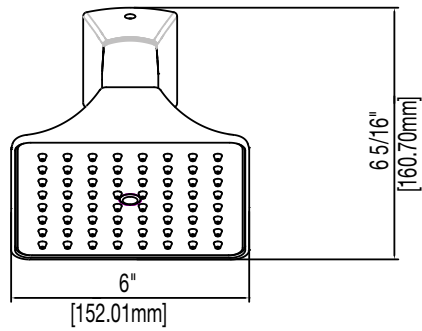

Mirabelle®

VILAMONTE COLLECTION

SHOWER ONLY TRIM KIT

Product Codes:

MIRVL8020ECP (polished chrome)

MIRVL8020EBN (brushed nickel)

MIRVL8020EORB (oil rubbed bronze)

- Single function showerhead
- Metal handle
- Required valve (MIR3001)
- Extension kit available (ACF3001EXT)
- Showerhead max. flow rate: 2.0 GPM at 80 PSI
- Lifetime limited warranty
- Meets ANSI:A112.18.1M
- cUPC/IAPMO listed
- WaterSense Certified
- ADA compliant

See dimensional drawing on next page

© 2015 Ferguson Enterprises, Inc. 23850 0115

Mirabelle®

VILAMONTE COLLECTION

SHOWER ONLY TRIM KIT

Product Codes:

MIRVL8020ECP (polished chrome)

MIRVL8020EBN (brushed nickel)

MIRVL8020EORB (oil rubbed bronze)

Note: All dimensions and specifications are nominal and may vary + - 1/4". Use actual products for accuracy in critical situations.