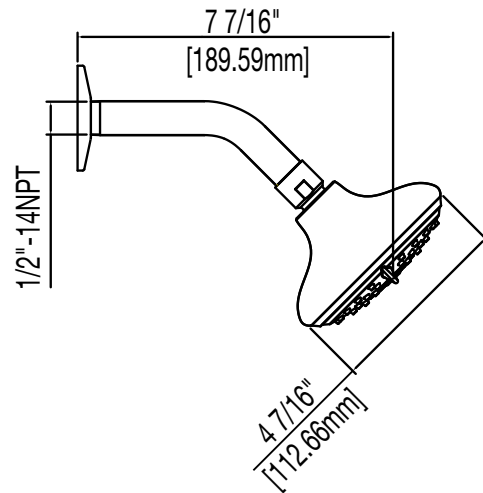

#### Product Codes:

MIRPR8020ECP (polished chrome)

MIRPR8020EBN (brushed nickel)

MIRPR8020EORB (oil rubbed bronze)

- 3 function showerhead (full spray, massage spray and full & massage spray)
- Metal handle
- Required valve (MIR3001)
- Extension kit available (ACF3001EXT)
- Showerhead max. flow rate: 2.0 GPM at 80 PSI
- Lifetime limited warranty
- Meets ANSI:A112.18.1M
- cUPC/IAPMO listed
- WaterSense Certified
- ADA compliant

### SHOWER ONLY TRIM KIT

Product Codes:

MIRPR8020ECP (polished chrome)

MIRPR8020EBN (brushed nickel)

MIRPR8020EORB (oil rubbed bronze)

Note: All dimensions and specifications are nominal and may vary + - 1/4". Use actual products for accuracy in critical situations.