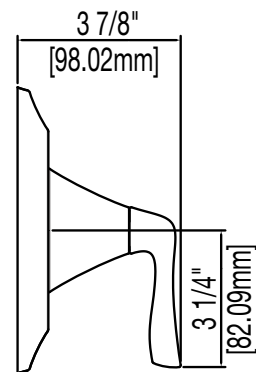

### SHOWER ONLY TRIM KIT

Product Codes:

MIRPR8020ECP (polished chrome)

MIRPR8020EBN (brushed nickel)

MIRPR8020EORB (oil rubbed bronze)

Note: All dimensions and specifications are nominal and may vary + - 1/4". Use actual products for accuracy in critical situations.