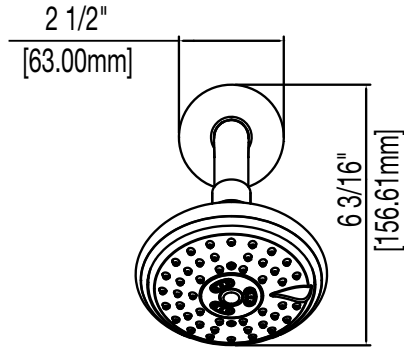

#### Product Codes:

MIRPR8020ECP (polished chrome)

MIRPR8020EBN (brushed nickel)

MIRPR8020EORB (oil rubbed bronze)

- 3 function showerhead (full spray, massage spray and full & massage spray)
- Metal handle
- Required valve (MIR3001)
- Extension kit available (ACF3001EXT)
- Showerhead max. flow rate: 2.0 GPM at 80 PSI
- Lifetime limited warranty
- Meets ANSI:A112.18.1M
- cUPC/IAPMO listed
- WaterSense Certified
- ADA compliant

### SHOWER ONLY TRIM KIT

Product Codes:

MIRPR8020ECP (polished chrome)

MIRPR8020EBN (brushed nickel)

MIRPR8020EORB (oil rubbed bronze)

Note: All dimensions and specifications are nominal and may vary + - 1/4". Use actual products for accuracy in critical situations.