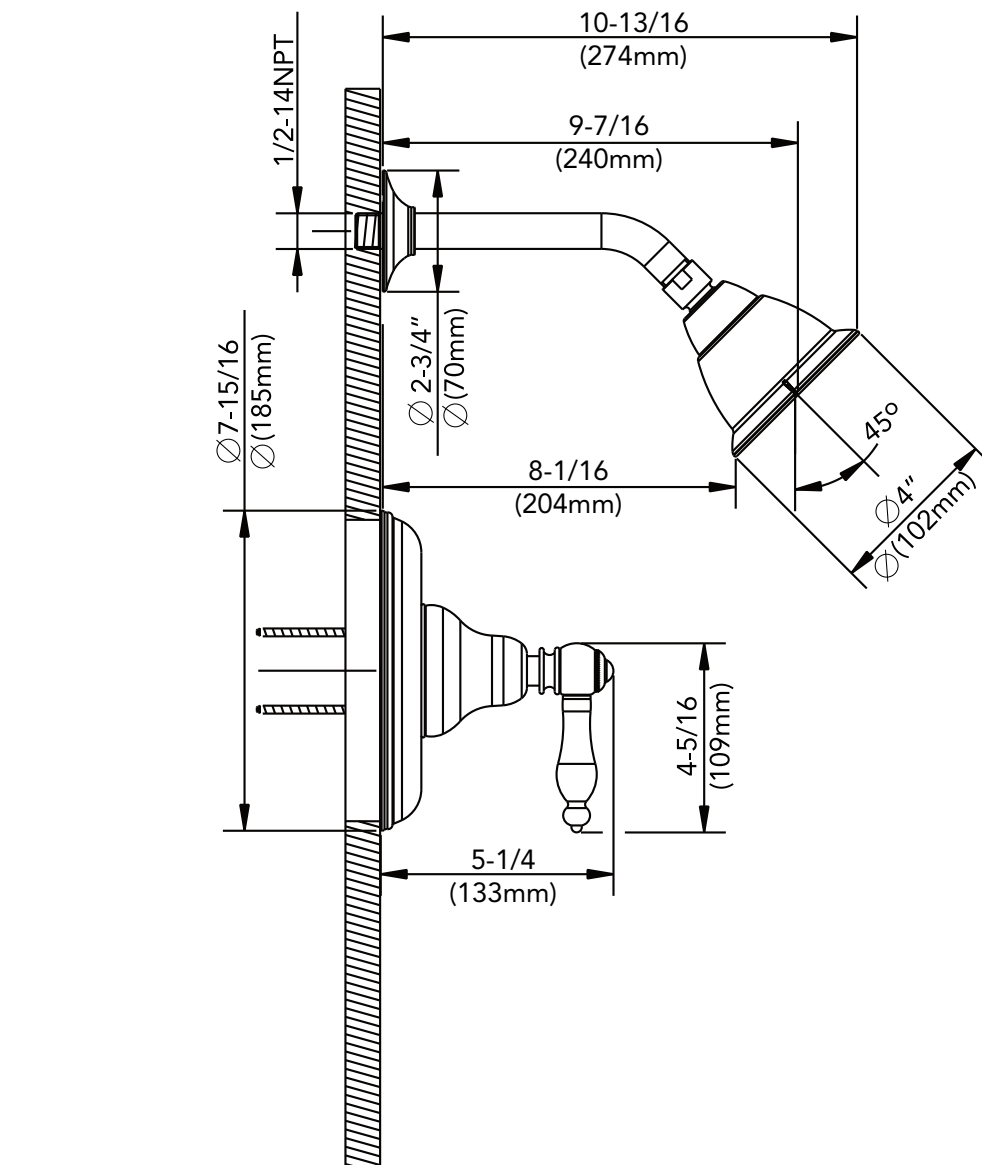

Mirabelle®

ST. AUGUSTINE COLLECTION

SINGLE-HANDLE SHOWER ONLY TRIM KIT

Product Codes:

MIRSA8020ECP (polished chrome)
MIRSA8020EBN (brushed nickel)
MIRSA8020EORB (Oil rubbed bronze)

- Solid brass construction
- Single function showerhead
- Showerhead 2.0 GPM
- Pressure balanced
- Required valve -MIR3001
- Extension kit available -ACF3001EXT
- Installation, operating, care and maintenance instructions included
- Lifetime limited warranty
- Meets ANSI: A112.18.1M
- NSF/ANSI Std. 61 compliant
- cUPC/IAPMO listed
- ADA compliant
- Watersense certified

See dimensional drawing on back

©2015 Ferguson Enterprises, Inc. All Rights Reserved 9675 12/11

Mirabelle®

ST. AUGUSTINE COLLECTION

SINGLE-HANDLE SHOWER ONLY TRIM KIT

Product Codes:

MIRSA8020ECP (polished chrome)

MIRSA8020EBN (brushed nickel)

MIRSA8020EORB (Oil rubbed bronze)

All dimensions are based on original specifications and are subject to change and variation.