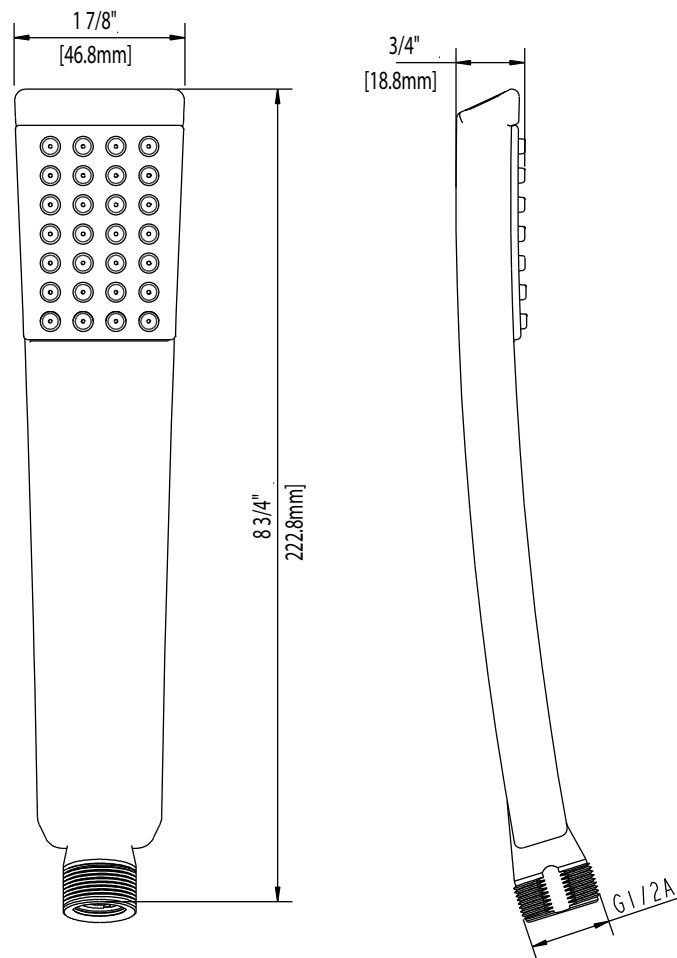

CUSTOM SHOWERING

SINGLE FUNCTION HANDSHOWER

Product Codes:

MIRHS4060ECP (polished chrome)

MIRHS4060EBN (brushed nickel)

MIRHS4060EORB (oil rubbed bronze)

- Single function handshower (full spray)
- Max. flow rate: 2.0 GPM at 80 PSI
- Easy-clean spray nozzles
- 1/2"-14NPSM connection
- Easy installation
- Factory installed backflow prevention check valve
- Requires hose sold separately
- Lifetime limited warranty
- Meets ANSI:A112.18.1
- cUPC/IAPMO listed

See dimensional drawing on next page

© 2015 Ferguson Enterprises, Inc. 23850 0115

CUSTOM SHOWERING

SINGLE FUNCTION HANDSHOWER

Product Codes:

MIRHS4060ECP (polished chrome)

MIRHS4060EBN (brushed nickel)

MIRHS4060EORB (oil rubbed bronze)

Note: All dimensions and specifications are nominal and may vary + - 1/4". Use actual products for accuracy in critical situations.