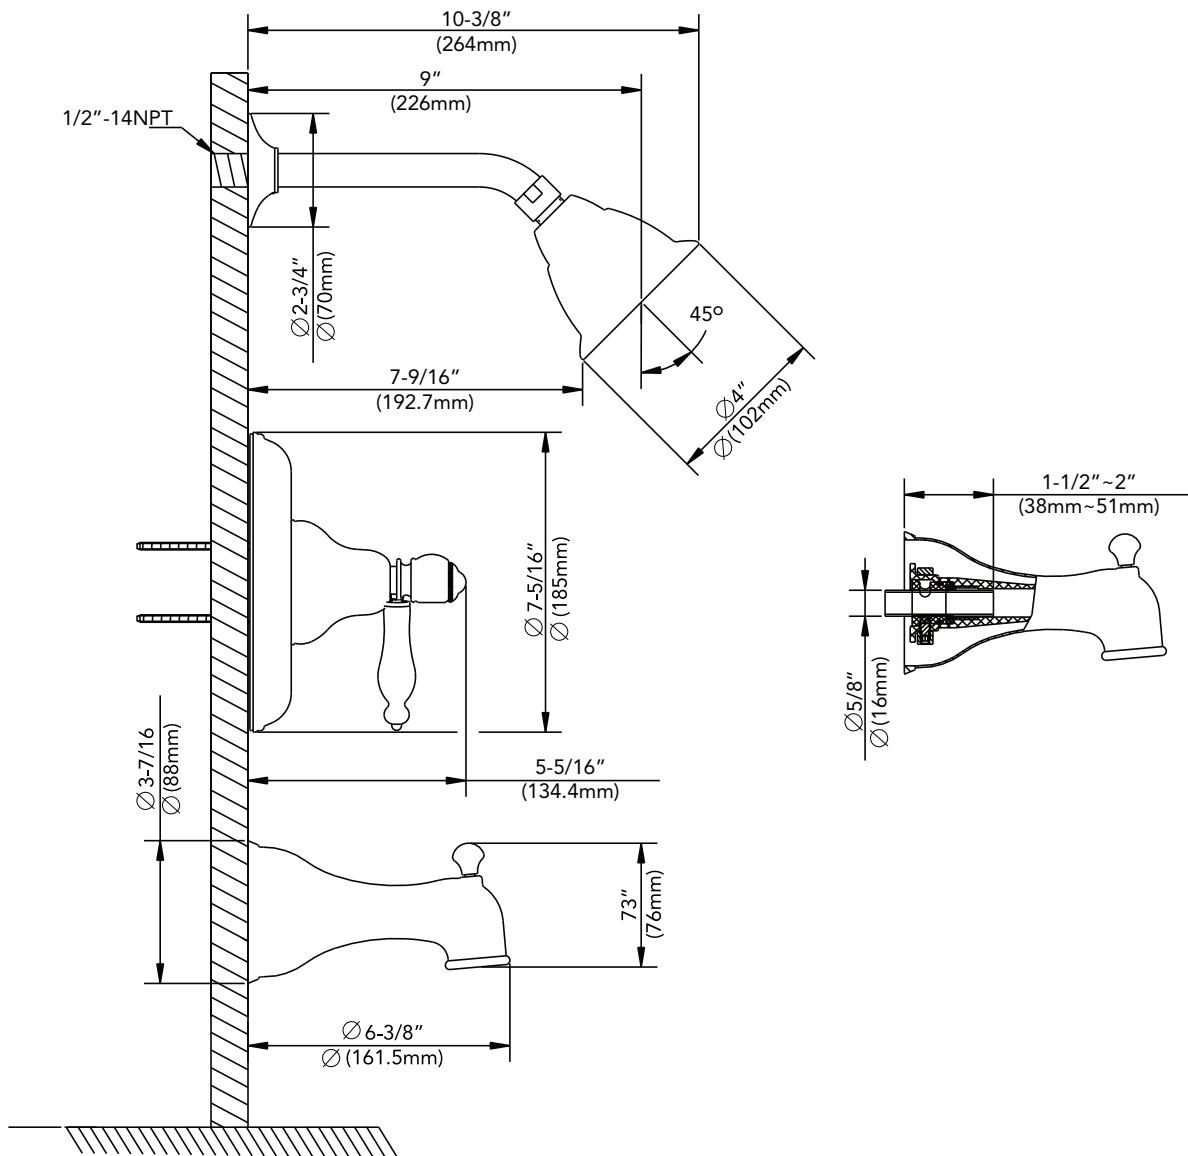

Mirabelle®

ST. AUGUSTINE COLLECTION

SINGLE-HANDLE TUB AND SHOWER TRIM KIT

Product Codes:

MIRSA8030ECP (polished chrome)

MIRSA8030EBN (brushed nickel)

MIRSA8030EORB (Oil rubbed bronze)

- Solid brass construction
- Single function showerhead
- Showerhead 2.0 GPM
- Slip-fit spout with diverter
- Pressure balanced
- Required valve -MIR3001
- Installation, operating, care and maintenance instructions included
- Extension kit available -ACF3001EXT
- Lifetime limited warranty
- Meets ANSI: A112.18.1M
- NSF/ANSI Std. 61 compliant
- cUPC/IAPMO listed
- ADA compliant
- Watersense certified

See dimensional drawing on back

©2015 Ferguson Enterprises, Inc. All Rights Reserved 9675 12/11

Mirabelle®

ST. AUGUSTINE COLLECTION

SINGLE-HANDLE SHOWER ONLY TRIM KIT

Product Codes:

- MIRSA8030ECP (polished chrome)
- MIRSA8030EBN (brushed nickel)
- MIRSA8030EORB (Oil rubbed bronze)

All dimensions are based on original specifications and are subject to change and variation.