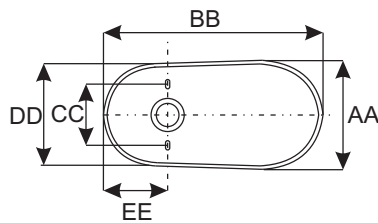

- With EcoClean flushing system
- Improved bowl clean with efficient rim wash
- Vitreous china construction
- 1.28 gpf HET, High efficiency toilet
- EPA WaterSense certified
- Uses 20% less water than standard low-consumption toilets
- 2" fully glazed trapway with high performance 3" flush valve
- Includes polished chrome trip lever
- 100% factory flush tested
- Installation, operating, care and maintenance instructions included
- Seat and supply not included
- 1 year limited warranty
- Meets ASME standard: A112.19.2M
- Meets ASME standard: A112.1914-2006
- cUPC/IAMPO listed
- Recommended Accessories
 - MB130969 - Flush lever, CP
 - MB130970 - Flush lever, BN
 - MB130971 - Flush lever, ORB
 - MIRTSSC200WH - Elongated, slow-close seat (white)
 - MIRTSSC200BS - Elongated, slow-close seat (biscuit)

EcoClean 
Flushing System

BRADENTON COLLECTION WITH ECOCLEAN

TWO-PIECE HIGH EFFICIENCY TOILET

Product Codes:

MIRBD240ECWH - elongated bowl (white) MIRBD200WH - tank, 12" rough-in (white)
 MIRBD240ECBS - elongated bowl (biscuit) MIRBD200BS - tank, 12" rough-in (biscuit)
 MIRBD250ECWH - ADA bowl (white) MIRBD200RWH - right hand tank, 12" rough-in (white)
 MIRBD250ECBS - ADA bowl (biscuit)

Bowl	MIRBD240EC	MIRBD250EC
AA	10"	10"
BB	19-1/2"	19-11/16"
CC	6"	6"
DD	9-1/4"	9-1/4"
EE	5-7/8"	5-7/8"

	MIRBD200/ MIRBD240EC	MIRBD200/ MIRBD250EC
A	30-7/16"	30-7/8"
B	17"	17"
C	18-1/2"	18-1/2"
D	8-3/8"	8-3/8"
E	16-1/2"	17"
F	30"	30"
R	12"	12"

Note: All dimensions and specifications are nominal and may vary +/- 1/4". Use actual products for accuracy in critical situations.