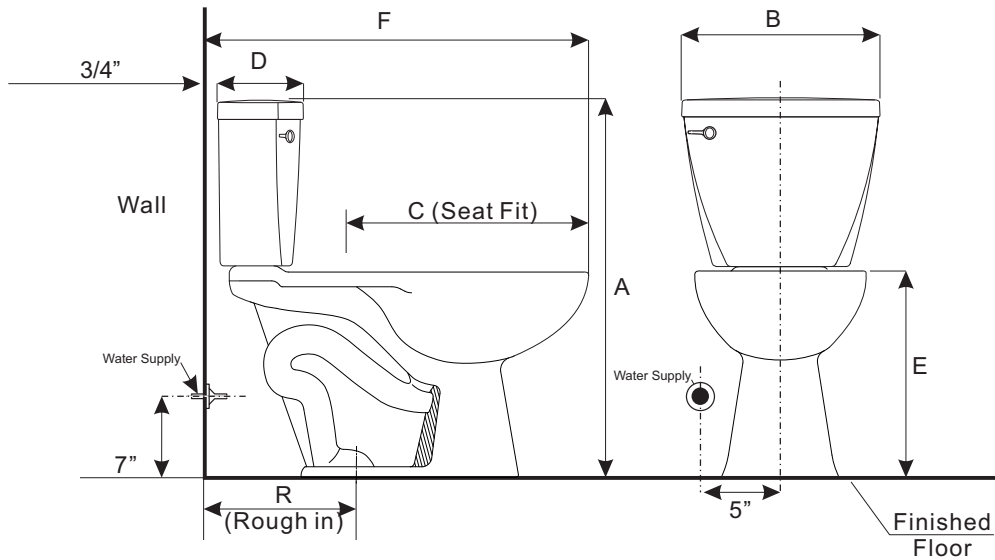

Mirabelle®

BRADENTON COLLECTION WITH ECOCLEAN

TWO-PIECE HIGH EFFICIENCY TOILET

Product Codes:

MIRBD240ECWH - elongated bowl (white) MIRBD200WH - tank, 12" rough-in (white)
MIRBD240ECBS - elongated bowl (biscuit) MIRBD200BS - tank, 12" rough-in (biscuit)
MIRBD250ECWH - ADA bowl (white) MIRBD200RWH - right hand tank, 12" rough-in (white)
MIRBD250ECBS - ADA bowl (biscuit)

EcoClean 
Flushing System

BRADENTON COLLECTION WITH ECOCLEAN

TWO-PIECE HIGH EFFICIENCY TOILET

Product Codes:

MIRBD240ECWH - elongated bowl (white) MIRBD200WH - tank, 12" rough-in (white)
 MIRBD240ECBS - elongated bowl (biscuit) MIRBD200BS - tank, 12" rough-in (biscuit)
 MIRBD250ECWH - ADA bowl (white) MIRBD200RWH - right hand tank, 12" rough-in (white)
 MIRBD250ECBS - ADA bowl (biscuit)

Bowl	MIRBD240EC	MIRBD250EC
AA	10"	10"
BB	19-1/2"	19-11/16"
CC	6"	6"
DD	9-1/4"	9-1/4"
EE	5-7/8"	5-7/8"

	MIRBD200/ MIRBD240EC	MIRBD200/ MIRBD250EC
A	30-7/16"	30-7/8"
B	17"	17"
C	18-1/2"	18-1/2"
D	8-3/8"	8-3/8"
E	16-1/2"	17"
F	30"	30"
R	12"	12"

Note: All dimensions and specifications are nominal and may vary +/- 1/4". Use actual products for accuracy in critical situations.