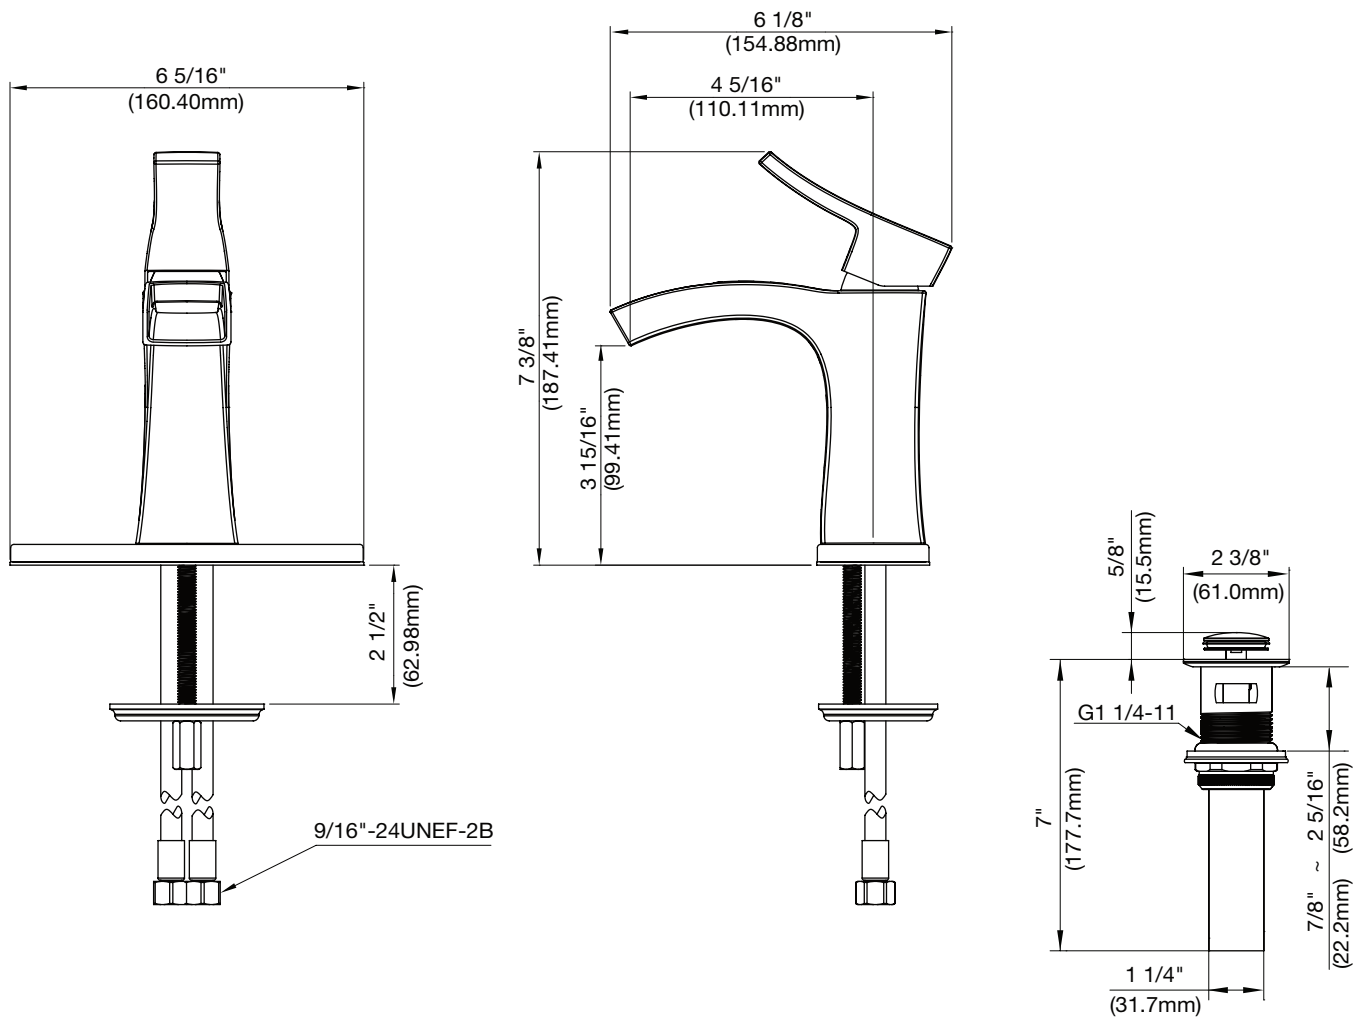

Mirabelle®

VILAMONTE COLLECTION

SINGLE HANDLE LAVATORY FAUCET

Product Codes:

MIRWSVL105CP (polished chrome)

MIRWSVL105BN (brushed nickel)

MIRWSVL105ORB (oil rubbed bronze)

- Brass construction
- 1.5 GPM water saving aerator
- Single-hole or 4" CC installation when installed with included escutcheon plate
- Ceramic disc cartridge -replacement part MIR20052
- Push-activated brass pop-up over flow drain assembly
- Recommended hole drilling: 1-3/8"
- Installation, operating, care and maintenance instructions included
- Limited lifetime warranty
- Meets ANSI: A112.18.1M
- NSF 61 compliant
- cUPC/IAPMO listed
- WaterSense certified
- ADA compliant when installed in accordance with ADA guidelines

See dimensional drawing on back

© 2014 Ferguson Enterprises, Inc. All Rights Reserved 22567 10/14

Mirabelle®

VILAMONTE COLLECTION

SINGLE HANDLE LAVATORY FAUCET

Product Codes:

MIRWSVL105CP (polished chrome)

MIRWSVL105BN (brushed nickel)

MIRWSVL105ORB (oil rubbed bronze)

Note: All dimensions and specifications are nominal and may vary $\pm 1/4$. Use actual products for accuracy in critical situations.