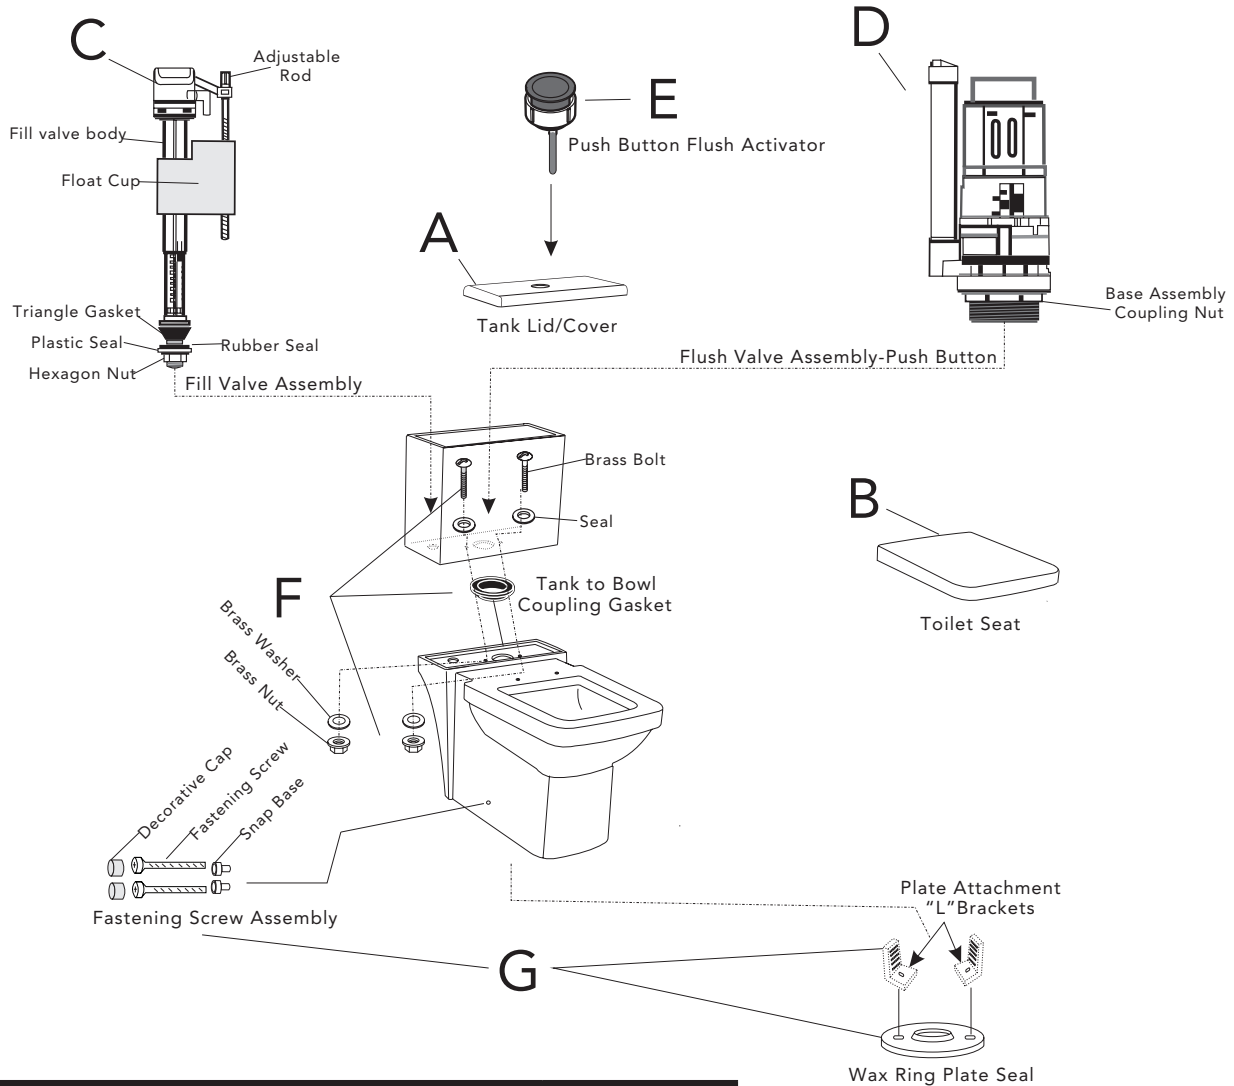

VILAMONTE SERIES
TWO PIECE HIGH EFFICIENCY TOILET WITH SKIRTED BOWL

Key	Component/Description	Part Number
A	Tank Lid/Cover (Specify Color)	MIRVL200LIDWH
B	Toilet Seat (Specify Color)	MIRTSVL200WH
C	Fill Valve Assembly	MIRBD200FLPK
D	Flush Valve Assembly-Push Button	MIRMLVL200FVPK
E	Push Button Flush Actuator (Specify Finish)	MIRC200TLCP
F	Brass Connection Kit (2 Bolts, 2 Washers, 2 Nuts, 2 Seals) +Tank to Bowl Coupling Gasket (1)	MIRBD200TGPK
G	Attachment Assembly +Fastening Screw Assembly (2 Screws, 2 Snap Bases, 2 Caps) +Wax Ring Plate Seal (1) +Plate Attachment "L" Brackets (2)	MIRC241ADP

Warranty and Codes

This product comes complete with installation, operating, care and maintenance instructions. This Mirabelle product carries a 1 year warranty. This product meets ANSI: A112.18.1M.