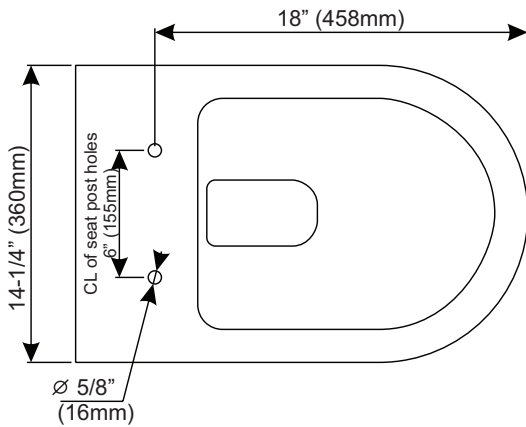

Mirabelle®**MILAZZO COLLECTION****WALL-MOUNTED TOILET****Product Codes:**

MIRML220WH - bowl with seat (white)

- Vitreous china construction
- Washdown bowl with easy-close seat and cover
- Uses concealed tank, available in single or dual flush options (sold separately)
- Following carriers are recommended for 0.8/1.6 gpf dual flush installation
 - Grohe G38749001 for 2x6 wall stud
 - Geberit G111335005 for 2x6 wall stud
 - Geberit G111728001 for 2x4 wall stud
- 100% factory flush tested
- Installation, operating, care and maintenance instructions included
- 1 year limited warranty
- Meets ASME Standard: A112.19.2M
- cUPC/IAPMO listed
- ADA compliant when installed according to ADA guidelines

See dimensional drawing on back

©2013 Ferguson Enterprises, Inc. All Rights Reserved 16361 Rev. 06/13

Mirabelle®

MILAZZO COLLECTION

WALL-MOUNTED TOILET

Product Codes:

MIRML220WH - bowl with seat (white)

Nominal Dimensions;
21-1/2" (546mm) long
14-1/4" (362mm) wide
13-1/4" (337mm) High

Water Surface;
6" (152mm) long
5" (127mm) wide

Trap Passageway;
3" (76mm) diameter
Fully Glazed