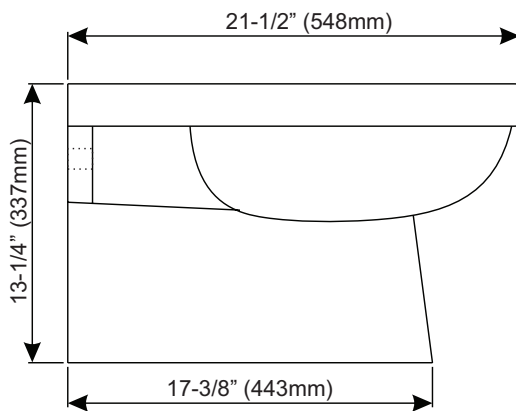

Mirabelle®**MILAZZO COLLECTION****WALL-MOUNTED TOILET****Product Codes:**

MIRML220WH - bowl with seat (white)

- Vitreous china construction
- Washdown bowl with easy-close seat and cover
- Uses concealed tank, available in single or dual flush options (sold separately)
- Following carriers are recommended for 0.8/1.6 gpf dual flush installation
 - Grohe G38749001 for 2x6 wall stud
 - Geberit G111335005 for 2x6 wall stud
 - Geberit G111728001 for 2x4 wall stud
- 100% factory flush tested
- Installation, operating, care and maintenance instructions included
- 1 year limited warranty
- Meets ASME Standard: A112.19.2M
- cUPC/IAPMO listed
- ADA compliant when installed according to ADA guidelines

See dimensional drawing on back

©2013 Ferguson Enterprises, Inc. All Rights Reserved 16361 Rev. 06/13

Mirabelle®

MILAZZO COLLECTION

WALL-MOUNTED TOILET

Product Codes:

MIRML220WH - bowl with seat (white)

Nominal Dimensions;
21-1/2" (546mm) long
14-1/4" (362mm) wide
13-1/4" (337mm) High

Water Surface;
6" (152mm) long
5" (127mm) wide

Trap Passageway;
3" (76mm) diameter
Fully Glazed