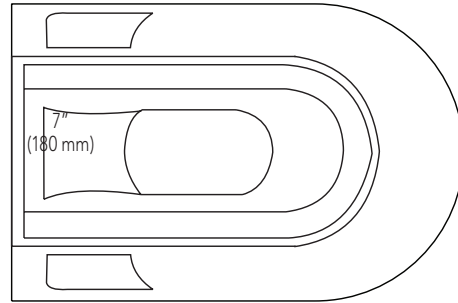

Mirabelle®**MILAZZO COLLECTION****WALL-MOUNTED TOILET****Product Codes:**

MIRML220WH - bowl with seat (white)

- Vitreous china construction
- Washdown bowl with easy-close seat and cover
- Uses concealed tank, available in single or dual flush options (sold separately)
- Following carriers are recommended for 0.8/1.6 gpf dual flush installation
 - Grohe G38749001 for 2x6 wall stud
 - Geberit G111335005 for 2x6 wall stud
 - Geberit G111728001 for 2x4 wall stud
- 100% factory flush tested
- Installation, operating, care and maintenance instructions included
- 1 year limited warranty
- Meets ASME Standard: A112.19.2M
- cUPC/IAPMO listed
- ADA compliant when installed according to ADA guidelines

See dimensional drawing on back

©2013 Ferguson Enterprises, Inc. All Rights Reserved 16361 Rev. 06/13

Mirabelle®

MILAZZO COLLECTION

WALL-MOUNTED TOILET

Product Codes:

MIRML220WH - bowl with seat (white)

Nominal Dimensions;
21-1/2" (546mm) long
14-1/4" (362mm) wide
13-1/4" (337mm) High

Water Surface;
6" (152mm) long
5" (127mm) wide

Trap Passageway;
3" (76mm) diameter
Fully Glazed