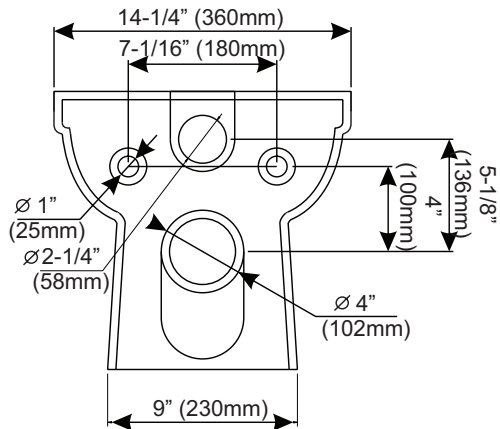

Mirabelle®**MILAZZO COLLECTION****WALL-MOUNTED TOILET****Product Codes:**

MIRML220WH - bowl with seat (white)

- Vitreous china construction
- Washdown bowl with easy-close seat and cover
- Uses concealed tank, available in single or dual flush options (sold separately)
- Following carriers are recommended for 0.8/1.6 gpf dual flush installation
 - Grohe G38749001 for 2x6 wall stud
 - Geberit G111335005 for 2x6 wall stud
 - Geberit G111728001 for 2x4 wall stud
- 100% factory flush tested
- Installation, operating, care and maintenance instructions included
- 1 year limited warranty
- Meets ASME Standard: A112.19.2M
- cUPC/IAPMO listed
- ADA compliant when installed according to ADA guidelines

See dimensional drawing on back

©2013 Ferguson Enterprises, Inc. All Rights Reserved 16361 Rev. 06/13

Mirabelle®

MILAZZO COLLECTION

WALL-MOUNTED TOILET

Product Codes:

MIRML220WH - bowl with seat (white)

Nominal Dimensions;
21-1/2" (546mm) long
14-1/4" (362mm) wide
13-1/4" (337mm) High

Water Surface;
6" (152mm) long
5" (127mm) wide

Trap Passageway;
3" (76mm) diameter
Fully Glazed