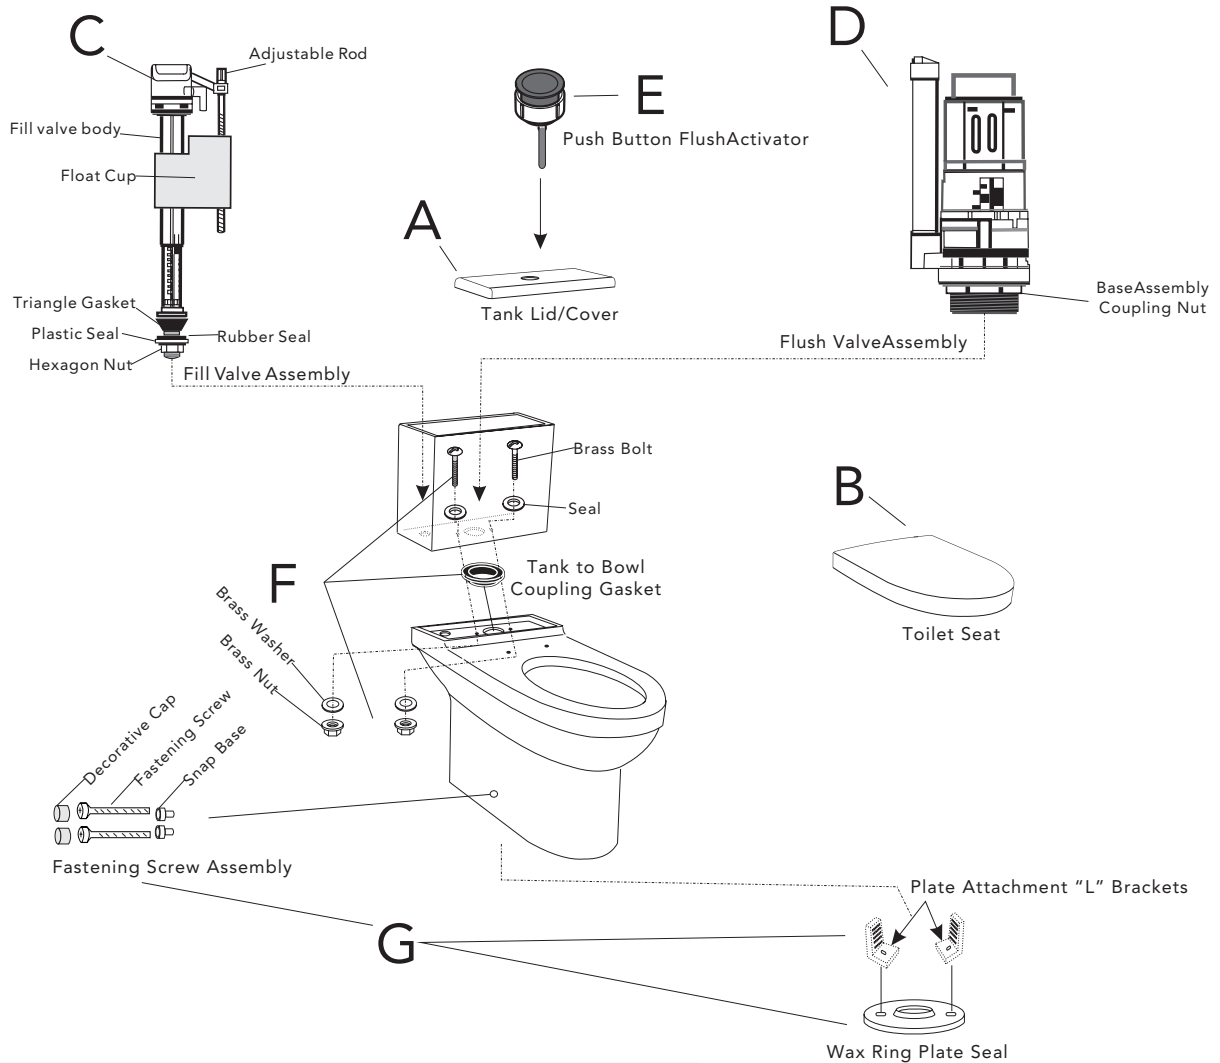

MILAZZO SERIES
TWO PIECE HIGH EFFICIENCY TOILET WITH SKIRTED BOWL

Key	Component/Description	Part Number
A	Tank Lid/Cover (Specify Color)	MIRML200LIDWH
B	Toilet Seat (Specify Color)	MIRTSML200WH
C	Fill Valve Assembly	MIRBD200FLPK
D	Flush Valve Assembly-Push Button	MIRMLVL200FVPK
E	Push Button Flush Actuator (Specify Finish)	MIRC200TLCP
F	Brass Connection Kit (2-Bolts, 2 -washers, 2-nuts, 2 seals) +Tank to Bowl Coupling Gasket (1)	MIRBD200TGPK
G	Attachment Assembly +Fastening Screw Assembly (2-Screw, 2-Snap Bases, 2-Caps) +Wax Ring Plate Seal (1) +Plate Attachment "L" Brackets (2)	MIRC241ADP

Warranty and Codes

This product comes complete with installation, operating, care and maintenance instructions. This Mirabelle product carries a 1 year warranty. This product meets ANSI: A112.18.1M.