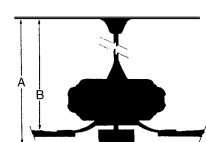

MEASUREMENTS

Blade Finish:				Reversible Blades:	No
Blade Material:				Slope:	Yes
ABS Construction				Hanging Weight:	29.32
Blade Sweep:	No. of Blades:	Blade Pitch:			
54"	5	16 degrees	Downrod 1 Outside Dia:	Downrod 2 Outside Dia:	
Downrod 1:	Downrod 1 Outside Dia:	Downrod 2:			
6	0.75				
Ceiling to Lowest Point: (Dim A)	Ceiling to Blade (Dim B)	Lead Wire:	Motor Size:		
15.0	13.0	80"	188x20mm		