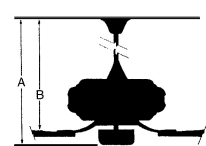

MEASUREMENTS

Blade Finish:	Reversible Blades:		
	No		
Blade Material:	Slope:		
MDF Construction	No		
Blade Sweep:	No. of Blades:	Blade Pitch:	Hanging Weight:
42"	5	12 degrees	10.58
Downrod 1:	Downrod 1	Downrod 2:	Downrod 2
	Outside Dia:		Outside Dia:
Ceiling to Lowest Point: (Dim A)	Ceiling to Blade (Dim B)	Lead Wire:	Motor Size:
8.0	6.75	8	153x10mm

	Low	Low/Med.	Medium	Med/High	High
RPM:	92		163		211
Amps:	0.22		0.38		0.47
Watts:	10.3		29.0		50.0
CFM:	1273.5		2503.43		3291.09
CFM/Watts:	123.64		86.33		65.82

LAMPING

No. of Bulbs:	Light Type:	Light Kit Optional: No		
0	N/A			
Max Bulb Wattage:	Socket:			
Integrated Light Kit:	Dimmable:	Ballast:	Rated Life Hours:	Uplight:
No	No			No
Bulb/LED Included:	Color Temp.:	CRI:	Initial Lumens:	Delivered Lumens: