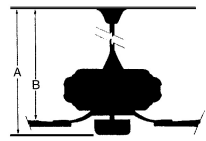

MEASUREMENTS

Blade Finish:					Reversible Blades:	No
Blade Material:	Plywood Construction				Slope:	Yes
Blade Sweep:	No. of Blades:	Blade Pitch:	Hanging Weight:			
60"	5	12	22.66			
Downrod 1:	Downrod 1 Outside Dia:	Downrod 2:	Downrod 2 Outside Dia:			
6	0.75		0.75			
Ceiling to Lowest Point: (Dim A)	Ceiling to Blade (Dim B)	Lead Wire:	Motor Size:			
13.25	11.0	80	188 X 20mm			