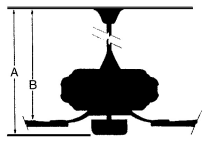

MEASUREMENTS

Blade Finish:					Reversible Blades:	No
Blade Material:	Plywood Construction				Slope:	Yes
Blade Sweep:	No. of Blades:	Blade Pitch:	Hanging Weight:			
60"	5	12	22.66			
Downrod 1:	Downrod 1 Outside Dia:	Downrod 2:	Downrod 2 Outside Dia:			
6	0.75		188 X 20mm			
Ceiling to Lowest Point: (Dim A)	Ceiling to Blade (Dim B)	Lead Wire:	Motor Size:			
13.25	11.0	80	188 X 20mm			