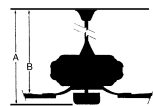

MEASUREMENTS

Blade Finish:	Reversible Blades: No		
Blade Material: ABS WITH PAINT	Slope: Yes		
Blade Sweep: 0"	No. of Blades: 8	Blade Pitch: 14	Hanging Weight: 18.89
Downrod 1: 6	Downrod 1 Outside Dia: .75	Downrod 2: 8"	Downrod 2 Outside Dia:
Ceiling to Lowest Point: (Dim A) 13.25	Ceiling to Blade (Dim B) 12.0	Lead Wire: 8"	Motor Size: DC123*30mm