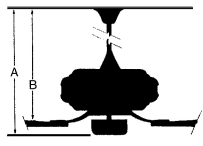

MEASUREMENTS

Blade Finish:	Reversible				
	Blades:				
	No				
Blade Material:	Slope:				
ABS	Yes				
Blade Sweep:	No. of Blades:	Blade Pitch:	Hanging Weight:		
56"	5	12	31.97		
Downrod 1:	Downrod 1	Downrod 2:	Downrod 2		
10	Outside Dia:		Outside Dia:		
	.75				
Ceiling to Lowest Point: (Dim A)	Ceiling to Blade (Dim B)	Lead Wire:	Motor Size:		
20.0	15.5	80	188 mm x 22 mm		
RPM:	Low	Low/Med.	Medium	Med/High	High
Amps:	58				148
Watts:	0.223				0.471
CFM:	13.35				56.89
CFM/Watts:	2000.0				5675.0
	149.81				99.75