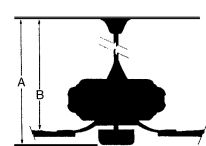

MEASUREMENTS

Blade Finish:	Reversible		
	Blades:		
	No		
Blade Material:	Slope:		
ABS	No		
Blade Sweep:	No. of Blades:	Blade Pitch:	Hanging Weight:
56"	4	26 DEGREES	14.07
Downrod 1:	Downrod 1	Downrod 2:	Downrod 2
6	Outside Dia:	Outside Dia:	
	.75		
Ceiling to Lowest Point: (Dim A)	Ceiling to Blade (Dim B)	Lead Wire:	Motor Size:
14.5	12.0	80 INCH	DC
			123x30mm