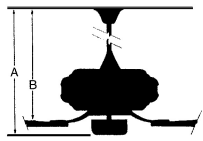

## MEASUREMENTS

Blade Finish:		Reversible Blades:	
		<b>No</b>	
Blade Material:		Slope:	
<b>ABS CONSTRUCTION</b>		<b>Yes</b>	
Blade Sweep:	No. of Blades:	Blade Pitch:	Hanging Weight:
<b>44"</b>	<b>3</b>	<b>14</b>	<b>21.83</b>
Downrod 1:	Downrod 1 Outside Dia:	Downrod 2:	Downrod 2 Outside Dia:
<b>6</b>	<b>.75</b>		
Ceiling to Lowest Point: (Dim A)	Ceiling to Blade (Dim B)	Lead Wire:	Motor Size:
<b>17.5</b>	<b>14.25</b>	<b>80"</b>	<b>153X15MM</b>