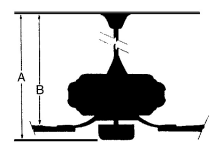

MEASUREMENTS

Blade Finish:	Reversible Blades:		
	No		
Blade Material:	Slope:		
ABS	Yes		
Blade Sweep:	No. of Blades:	Blade Pitch:	Hanging Weight:
44"	3	14	21.83
Downrod 1:	Downrod 1 Outside Dia:	Downrod 2:	Downrod 2 Outside Dia:
6	.75		
Ceiling to Lowest Point: (Dim A)	Ceiling to Blade (Dim B)	Lead Wire:	Motor Size:
17.5	14.25	80"	153x15MM