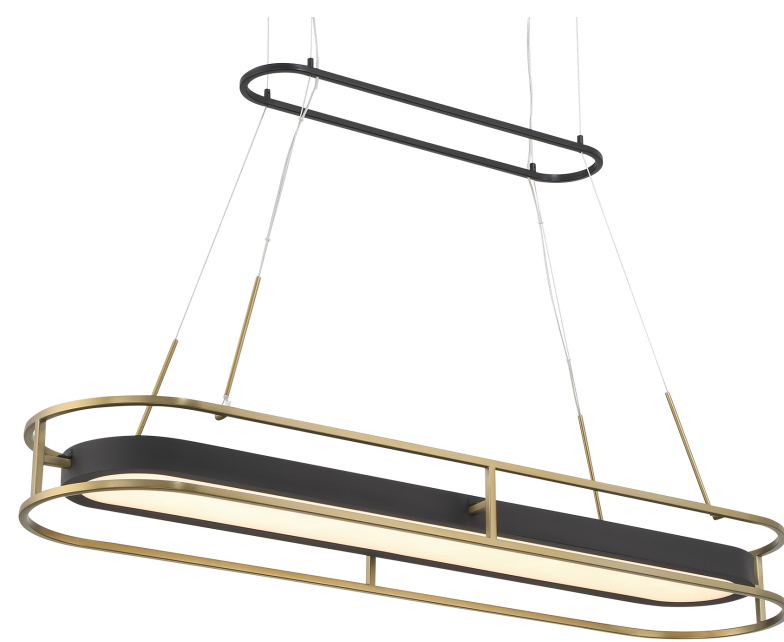

Item # 5088-781-L	UPC Code: 747396124506
Product Family Name: Levitation	Finish: Sand Coal and Soft Brass
Category: ISLAND LIGHTS	Category Type: Island Light
Certification 3057374	
Patents:	
Notes:	

Image File Name: **5088-781-L.jpg**

MEASUREMENTS

Width: 40	Length: 20.88	Height: 20.88	Extension: 10
Height Adjustable: Yes	Min Overall Height: 26.88	Max Overall Height: 142.88	Slope: Yes
Wire Length: 7"	Chain Length:	Safety Cable Included: No	Net Weight: 19.67
Canopy Width: 20.88	Canopy Height: 1.63	Canopy Length: 6.0	Center to Bottom:
Backplate Width:	Backplate Height:	Center to Top:	

No. of Bulbs: 1	Light Type: 65W			
Max Bulb Wattage: 65	Socket: 65W			
Dimmable: Yes	Ballast:	Rated Life Hours: 30000	Photocell Included: No	Bulb/LED Included: Y
Bulb/LED Included: Yes	Color Temp.: 3000	CRI: 92	Initial Lumens: 5430.1	Delivered Lumens: 2592.9

Description: Faux Alabaster	Material: FAUX ALABASTER
Part No.:	Quantity: 1
Width: 5.75	Height: 0.25
	Length: 35.75

SHIPPING

Carton Width: 14.0	Carton Height: 7.5	Carton Length: 43.25
Carton Weight: 22.61	Carton Cubic Feet: 2.628	Small Package Shippable: Yes
Master Pack Width:	Master Pack Height:	Master Pack Length:
Master Pack Weight:	Master Cubic Feet:	Multi-Pack: 1
		Master Pack: 1