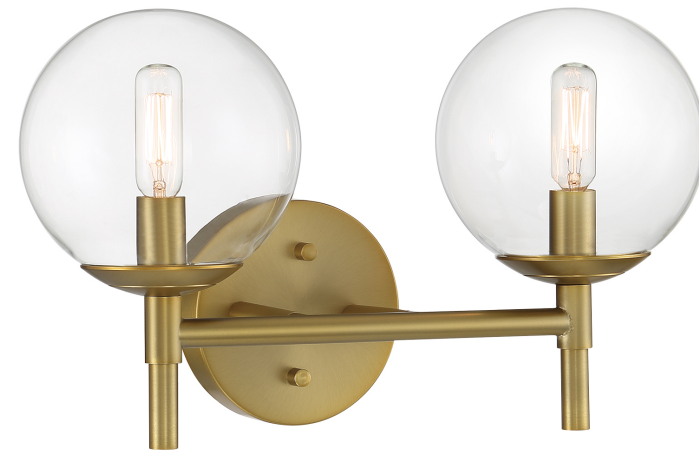

MINKA LAVERY®

Item # 2792-695	UPC Code: 747396120171
Product Family Name: Auresa	Finish: Soft Brass
Category: BATH	Category Type: Bath
Certification 4001256	
Patents:	
Notes:	

Image File Name: 2792-695.jpg

MEASUREMENTS

Width: 15.75	Length: 7.5	Height: 9.38	Extension: 7.5
Height Adjustable: No	Min Overall Height: No	Max Overall Height: No	Slope: No
Wire Length: 7	Chain Length:	Safety Cable Included: No	Net Weight: 3.0
Canopy Width:	Canopy Height:	Canopy Length:	Center to Bottom: 2.5
Backplate Width: 5.0	Backplate Height: 1.0	Center to Top: 6.88	

No. of Bulbs: 2	Light Type: T8			
Max Bulb Wattage: 40	Socket: E12			
Dimmable: Yes	Ballast:	Rated Life Hours:	Photocell Included: No	Bulb/LED Included:
Bulb/LED Included:	Color Temp.:	CRI:	Initial Lumens:	Delivered Lumens:

Description: CLEAR	Material: GLASS
Part No.: G2793	Quantity: 2
Width: 5.9	Height: 5.47
	Length: 5.9

SHIPPING

Carton Width: 8.38	Carton Height: 11.25	Carton Length: 20.88
Carton Weight: 3.85	Carton Cubic Feet: 1.139	Small Package Shippable: Yes
Master Pack Width:	Master Pack Height:	Master Pack Length:
Master Pack Weight:	Master Cubic Feet:	Multi-Pack: 1
		Master Pack: 1