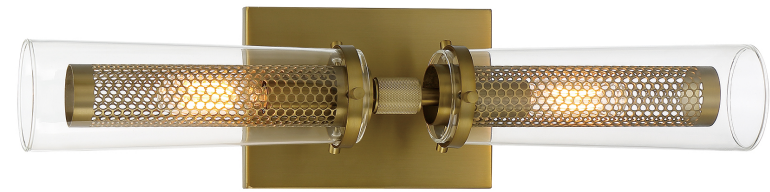

MINKA LAVERY®

Item # 2182-695	UPC Code: 747396116884
Product Family Name: Emmerham	Finish: Soft Brass
Category: BATH	Category Type: Bath
Certification 3057374	
Patents:	
Notes:	

Image File Name: 2182-695.jpg

MEASUREMENTS

Width: 20.25	Length: 5	Height: 5	Extension: 5
Height Adjustable: No	Min Overall Height:	Max Overall Height:	Slope: No
Wire Length: 7	Chain Length:	Safety Cable Included: No	Net Weight: 3.02
Canopy Width:	Canopy Height:	Canopy Length:	Center to Bottom: 2.5
Backplate Width: 7.0	Backplate Height: 5.0	Center to Top: 2.5	

No. of Bulbs: 2	Light Type: T8			
Max Bulb Wattage: 60	Socket: E12, CANDELABRA			
Dimmable: Yes	Ballast:	Rated Life Hours:	Photocell Included: No	Bulb/LED Included: N
Bulb/LED Included:	Color Temp.:	CRI:	Initial Lumens:	Delivered Lumens:

Description: CLEAR	Material: GLASS
Part No.: G2185	Quantity: 2
Width: 3.0	Height: 9.0
	Length:

SHIPPING

Carton Width: 7.25	Carton Height: 13.5	Carton Length: 12.0	
Carton Weight: 4.22	Carton Cubic Feet: 0.68	Small Package Shippable: Yes	
Master Pack Width:	Master Pack Height:	Master Pack Length:	
Master Pack Weight:	Master Cubic Feet:	Multi-Pack: 1	Master Pack: 1