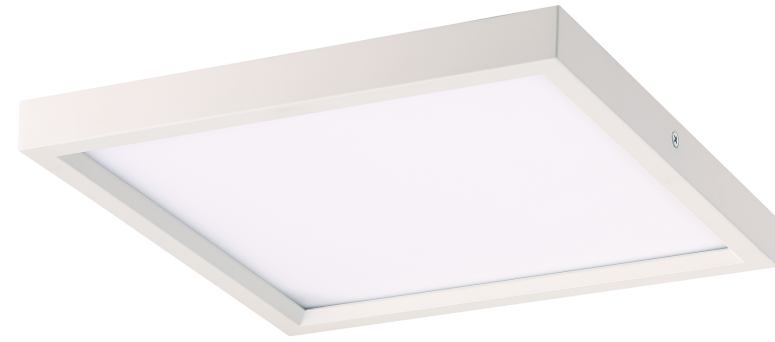

MINKA LAVERY®

Item # 706-44-L	UPC Code: 747396115788
Product Family Name: Flush Mount	Finish: white
Category: FLUSH MOUNT	Category Type: Flush Mount
Certification 4001256	
Patents:	
Notes:	

Image File Name: **706-44-L.jpg**

MEASUREMENTS

Width: 7.5	Length: 7.5	Height: 1	Extension: No
Height Adjustable: No	Min Overall Height: 7	Max Overall Height: 7	Slope: No
Wire Length: 7	Chain Length:	Safety Cable Included: No	Net Weight: 1.68
Canopy Width: 7.5	Canopy Height: 1.0	Canopy Length: 7.5	Center to Bottom:
Backplate Width:	Backplate Height:	Center to Top:	

No. of Bulbs: 1	Light Type: Z19 LED			
Max Bulb Wattage: 15	Socket: Y18 LED MODULE			
Dimmable: Yes	Ballast:	Rated Life Hours: 50000	Photocell Included: No	Bulb/LED Included: Y
Bulb/LED Included: Yes	Color Temp.: 3000	CRI: 94	Initial Lumens: 830.8	Delivered Lumens: 684.4

Description: CLEAR	Material: GLASS
Part No.:	Quantity: 1
Width: 6.22	Height: 0.12
	Length: 6.22

SHIPPING

Carton Width: 2.63	Carton Height: 9.38	Carton Length: 9.13
Carton Weight: 1.91	Carton Cubic Feet: 0.13	Small Package Shippable: Yes
Master Pack Width: 14.63	Master Pack Height: 10.25	Master Pack Length: 19.5
Master Pack Weight: 22.33	Master Cubic Feet: 1.692	Multi-Pack: 1
		Master Pack: 10