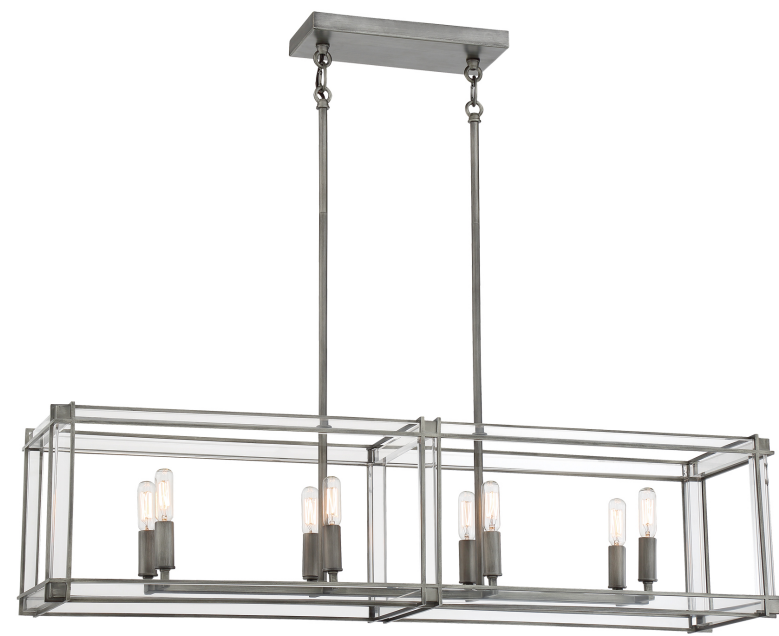

MINKA LAVERY®

Item # 3858-756	UPC Code: 747396114323
Product Family Name: Langen Square	Finish: Antique Nickel
Category: ISLAND LIGHTS	Category Type: Island Light
Certification 3057374	
Patents:	
Notes:	

Image File Name: **3858-756.jpg**

MEASUREMENTS

Width: 40	Length: 22	Height: 22	Extension: 10
Height Adjustable: Yes	Min Overall Height: 26.38	Max Overall Height: 68.38	Slope: Yes
Wire Length: 72	Chain Length:	Safety Cable Included: No	Net Weight: 20.33
Canopy Width: 11.5	Canopy Height: 1.0	Canopy Length: 5.0	Center to Bottom:
Backplate Width:	Backplate Height:	Center to Top:	

No. of Bulbs: 8	Light Type: T8			
Max Bulb Wattage: 60	Socket: E12, CANDELABRA			
Dimmable: Yes	Ballast:	Rated Life Hours:	Photocell Included: No	Bulb/LED Included: N
Bulb/LED Included:	Color Temp.:	CRI:	Initial Lumens:	Delivered Lumens: