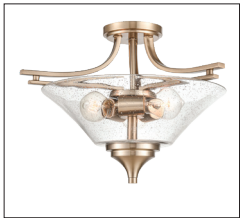

1483 - THREE LIGHT SEMI-FLUSH

1483 MB

1483 MG

1483 RBZ

1483 SN

FAMILY - NATALIE

Dimensions

Width	19"
Height	13"
Chain	60"
Wire Length	120"
Weight	8 lbs.

Finish & Material

Finishes	MB - Matte Black MG - Modern Gold RBZ - Rubbed Bronze SN - Satin Nickel
----------	--

Material	Metal
----------	-------

Glass/Shade

Glass	Clear Seeded
-------	--------------

Wattage