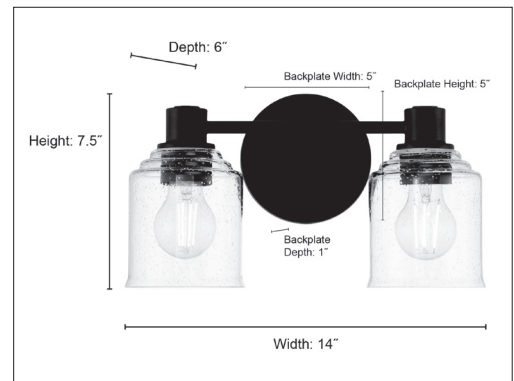

WARNING: This product can expose you to chemicals, including lead and lead compounds, which are known to the State of California to cause cancer and birth defects or other reproductive harm. For more information, go to www.P65Warnings.ca.gov.

Millennium Lighting
105 Declaration Drive
McDonough, GA 30253
www.millenniumlighting.com