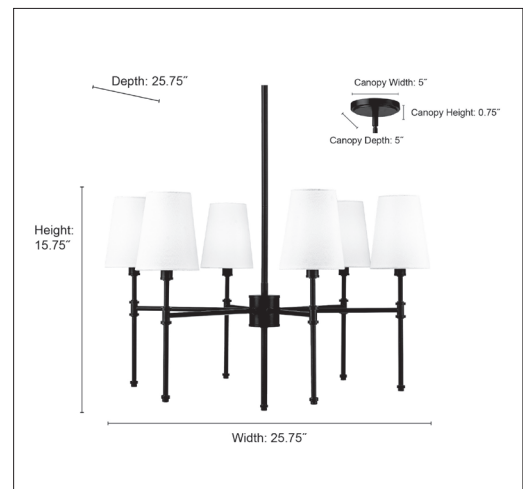

16106 VB

Millennium Lighting
105 Declaration Drive
McDonough, GA 30253
www.millenniumlighting.com