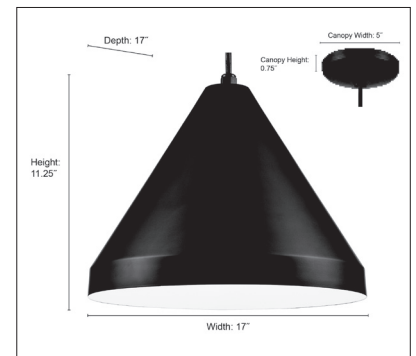

WARRANTY

5 Year Product Warranty

Note: All finishes on outdoor lighting must be properly maintained and treated. Therefore, we suggest cleaning with a regular application of finish preserving & renewing products such as Rejuvenate.

Timeless Lighting For Any Space

Millennium

Millennium Lighting • 105 Declaration Drive • McDonough, GA 30253 • www.millenniumlighting.com