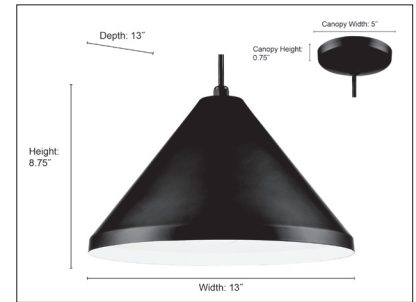

R SERIES

RWCC13 & RWCC17

13" & 17" WIDE CONE CORD HUNG ONE LIGHT SHADE

RWCC13 FINISH

● SB - Satin Black

DIMENSIONS

Width	13"
Height	8.75"
Depth	13"
Canopy Width	5"
Canopy Height	0.75"
Wire	144"
Weight	2.41 lbs

MATERIAL

Aluminum

LAMPING

# Bulbs	1-Medium
Bulb Base	Medium (E26)
Watts per Bulb	100W
Voltage	120V
Total Wattage	100W
Bulbs Included	No

CERTIFICATION

ETL Listed   Damp Location

WARRANTY

5 Year Product Warranty

RWCC13-SB

RWCC17 FINISH

● SB - Satin Black

DIMENSIONS

Width	17"
Height	11.25"
Depth	17"
Canopy Width	5"
Canopy Height	0.75"
Wire	144"
Weight	3.06 lbs

MATERIAL

Aluminum

LAMPING

# Bulbs	1-Medium
Bulb Base	Medium (E26)
Watts per Bulb	100W
Voltage	120V
Total Wattage	100W
Bulbs Included	No

CERTIFICATION

ETL Listed   Damp Location