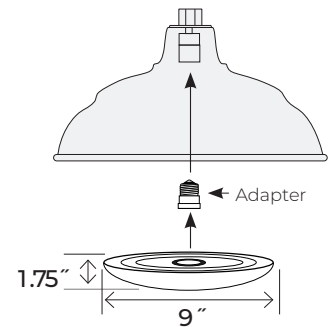

Note: All finishes on outdoor lighting must be properly maintained and treated. Therefore, we suggest cleaning with a regular application of finish preserving & renewing products such as Rejuvenate.