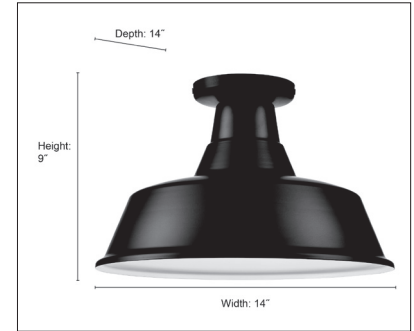

R SERIES

RCLWF14

14" CLASSIC WAREHOUSE ONE LIGHT SEMI-FLUSH

RCLWF14 FINISH

- SB - Satin Black

DIMENSIONS

Width	14"
Height	9"
Depth	14"
Wire	100"
Weight	1.66 lbs

MATERIAL

Aluminum

LAMPING

# Bulbs	1-Medium
Bulb Base	Medium (E26)
Watts per Bulb	100W
Voltage	120V
Total Wattage	100W
Bulbs Included	No

CERTIFICATION

ETL Listed Wet Location

WARRANTY

5 Year Product Warranty

ITEM NUMBER

SKU RCLWF14-SB

RCLWF14-SB

Note: All finishes on outdoor lighting must be properly maintained and treated. Therefore, we suggest cleaning with a regular application of finish preserving & renewing products such as Rejuvenate.

Timeless Lighting For Any Space

Millennium

Millennium Lighting • 105 Declaration Drive • McDonough, GA 30253 • www.millenniumlighting.com