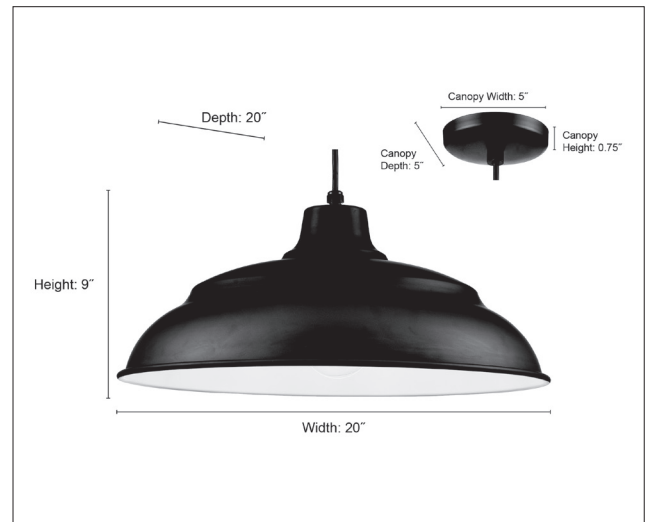

ITEM NUMBER

SKU   RALWHC20-SB

Millennium Lighting
105 Declaration Drive
McDonough, GA 30253
www.millenniumlighting.com