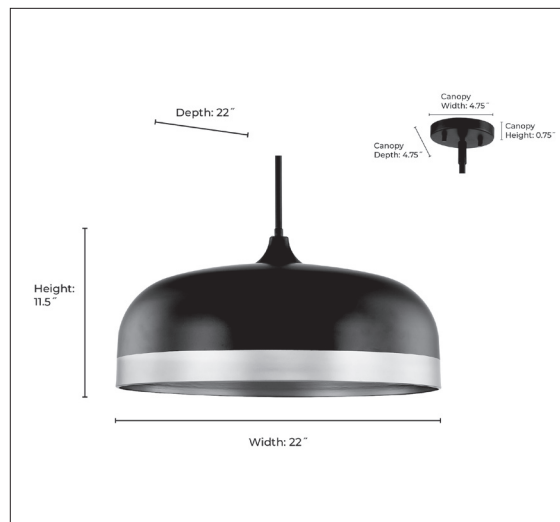

99602

AMARRA FOUR LIGHT PENDANT

FINISH

MB - Matte Black
MW - Matte White

DIMENSIONS

Width 22"
Height 11.5"
Depth 22"
Canopy Width 4.75"
Canopy Height 0.75"
Canopy Depth 4.75"
Stems Included (1 ea.) 6", 12" & 18"
Wire 144"
Weight 9.77 lbs

MATERIAL

Steel

SHADE

Exterior: Matte Black/
Painted Gold
Interior: Painted Gold

Exterior: Matte White/
Painted Gold
Interior: Painted Gold

LAMPING

Bulbs 4-Medium
Bulb Base Medium (E26)
Watts per Bulb 60W
Voltage 120V
Total Wattage 240W
Bulbs Included No

CERTIFICATION

ETL Listed Dry Location

ITEM NUMBER

SKUs 99602 MB
99602 MW

99602 MB

99602 MW

Millennium Lighting
105 Declaration Drive
McDonough, GA 30253
www.millenniumlighting.com