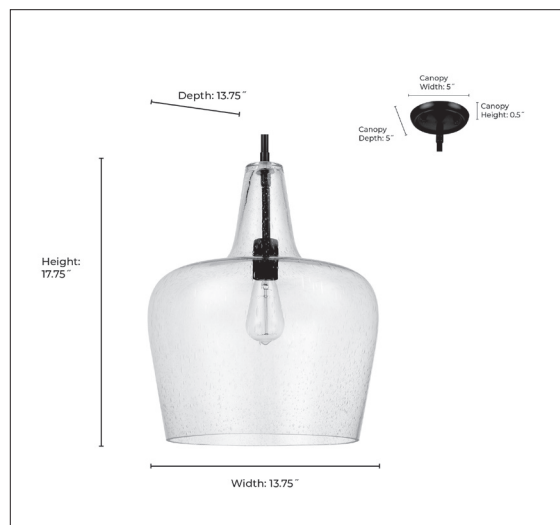

99401

PUCKETTE ONE LIGHT PENDANT

FINISH

BN - Brushed Nickel
MB - Matte Black
VB - Vintage Brass

DIMENSIONS

Width 13.75"
Height 17.75"
Depth 13.75"
Canopy Width 5"
Canopy Height 0.5"
Canopy Depth 5"
Stems Included (1 ea.) 6", 12" & 18"
Wire 144"
Weight 10.05 lbs

MATERIAL

Steel

GLASS

Clear Seeded

LAMPING

Bulbs 1-Medium
Bulb Base Medium (E26)
Watts per Bulb 60W
Voltage 120V
Total Wattage 60W
Bulbs Included No

CERTIFICATION

ETL Listed Dry Location

ITEM NUMBER

SKUs 99401 BN
99401 MB
99401 VB

99401 BN

99401 MB

99401 VB

Millennium Lighting
105 Declaration Drive
McDonough, GA 30253
www.millenniumlighting.com