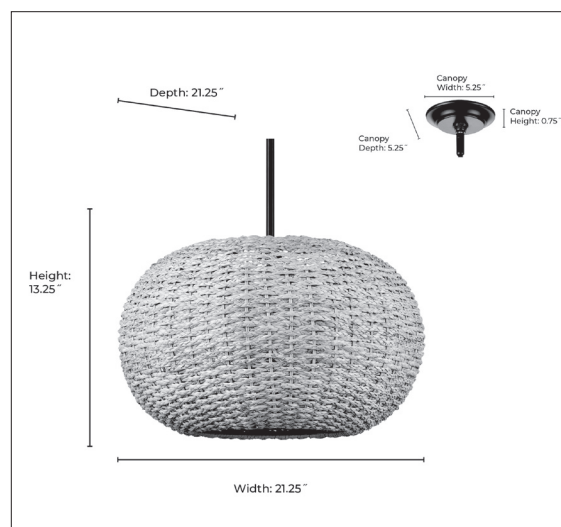

99302

BEMO THREE LIGHT PENDANT

**FINISH**

OB - Oiled Bronze

**DIMENSIONS**

Width 21.25"  
Height 13.25"  
Depth 21.25"  
Canopy Width 5.25"  
Canopy Height 0.75"  
Canopy Depth 5.25"  
Stems Included (1 ea.) 6", 12" & 18"  
Wire 144"  
Weight 6.95 lbs

# Bulbs 3-Medium  
Bulb Base Medium (E26)  
Watts per Bulb 60W  
Voltage 120V  
Total Wattage 180W  
Bulbs Included No

**CERTIFICATION**

ETL Listed Dry Location

**ITEM NUMBER**

SKU 99302 OB

99302 OB

Millennium Lighting  
105 Declaration Drive  
McDonough, GA 30253  
[www.millenniumlighting.com](http://www.millenniumlighting.com)