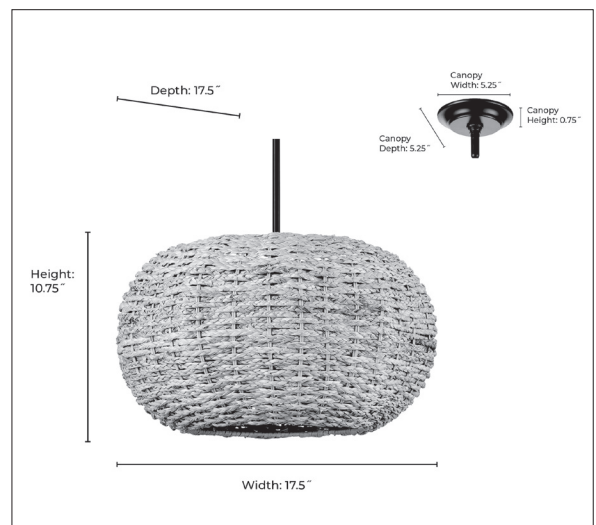

99301

BEMO ONE LIGHT PENDANT

FINISH

OB - Oiled Bronze

DIMENSIONS

Width 17.5"
Height 10.75"
Depth 17.5"
Canopy Width 5.25"
Canopy Height 0.75"
Canopy Depth 5.25"
Stems Included (1 ea.) 6", 12" & 18"
Wire 144"
Weight 4.71 lbs

MATERIAL

Steel

SHADE

Rattan

LAMPING

Bulbs 1-Medium
Bulb Base Medium (E26)
Watts per Bulb 60W
Voltage 120V
Total Wattage 60W
Bulbs Included No

CERTIFICATION

ETL Listed Dry Location

ITEM NUMBER

SKU 99301 OB

99301 OB

Millennium Lighting
105 Declaration Drive
McDonough, GA 30253
www.millenniumlighting.com