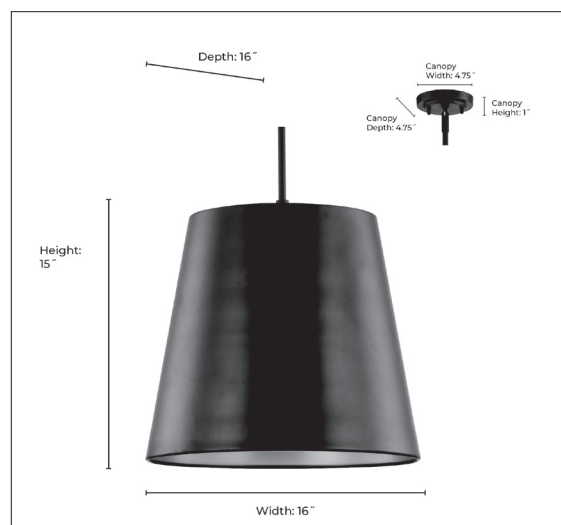

99121 MW

Millennium Lighting
105 Declaration Drive
McDonough, GA 30253
www.millenniumlighting.com